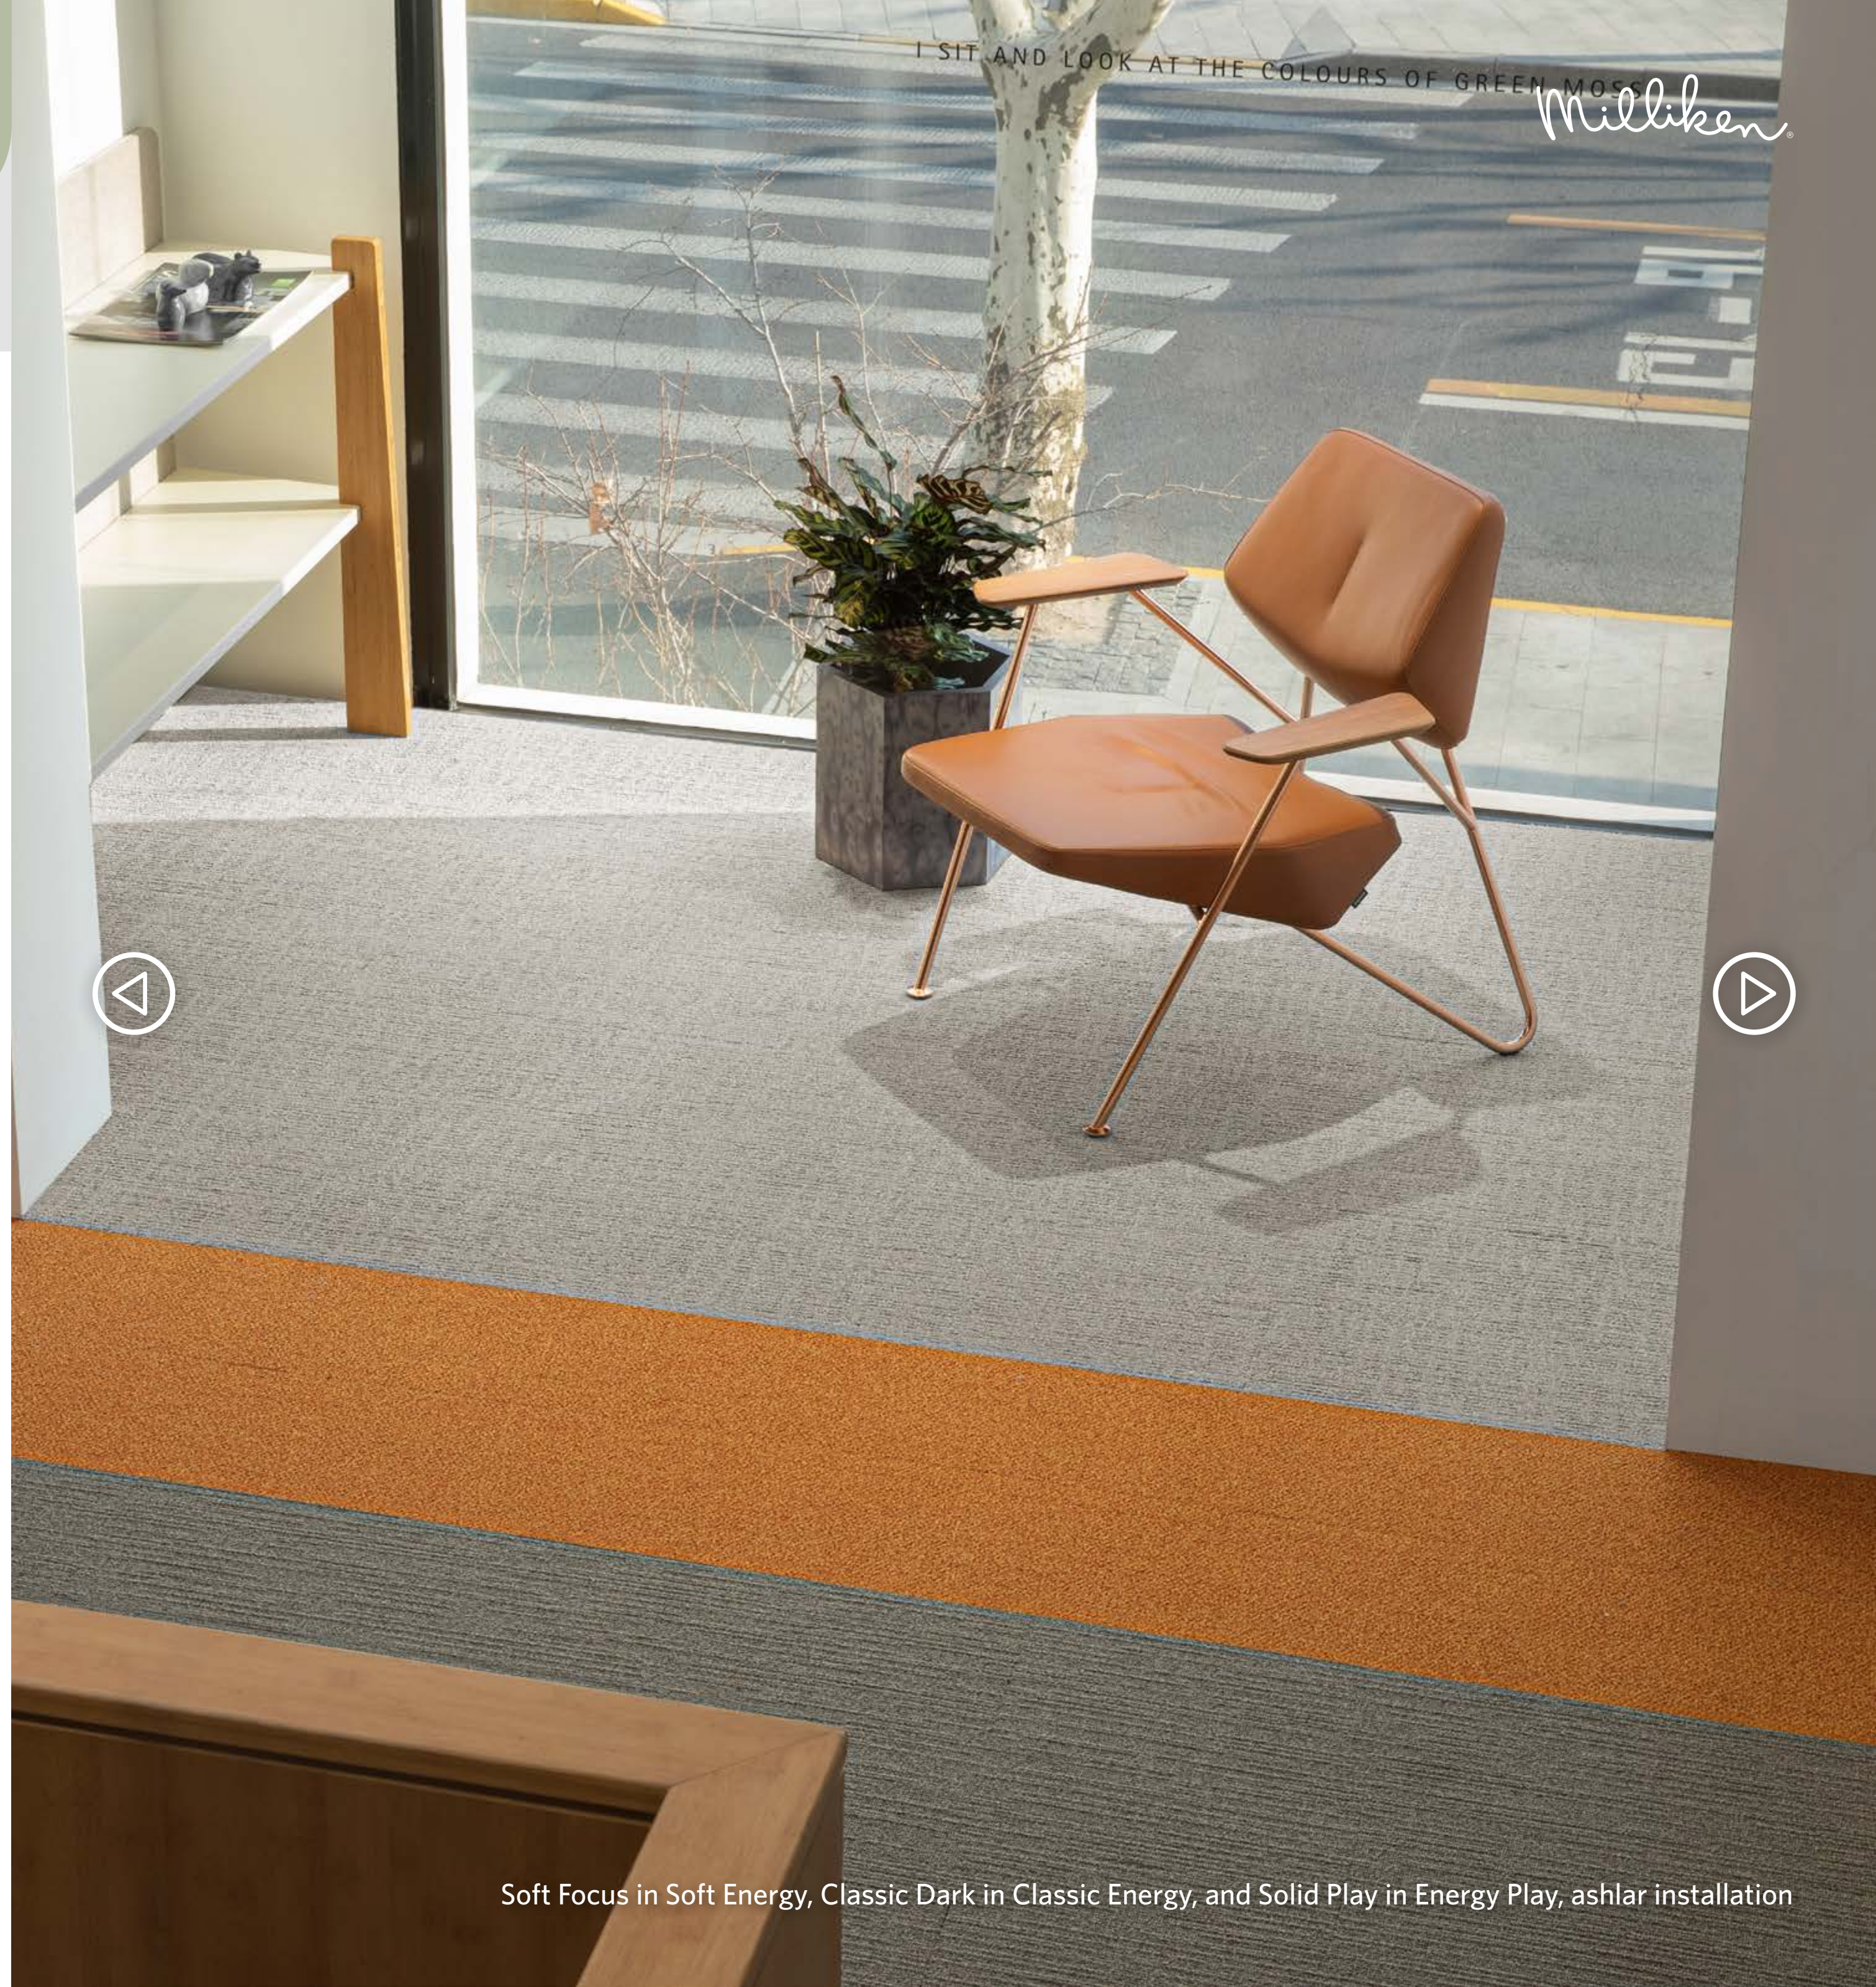

New Energy

Color:

Soft Energy

Classic Energy

Energy Play

Pattern(s):

Soft Focus

Classic Dark

Solid Play

Layout:

3 colors
horizontal Ashlar

Soft Focus in Soft Energy, Classic Dark in Classic Energy, and Solid Play in Energy Play, ashlar installation