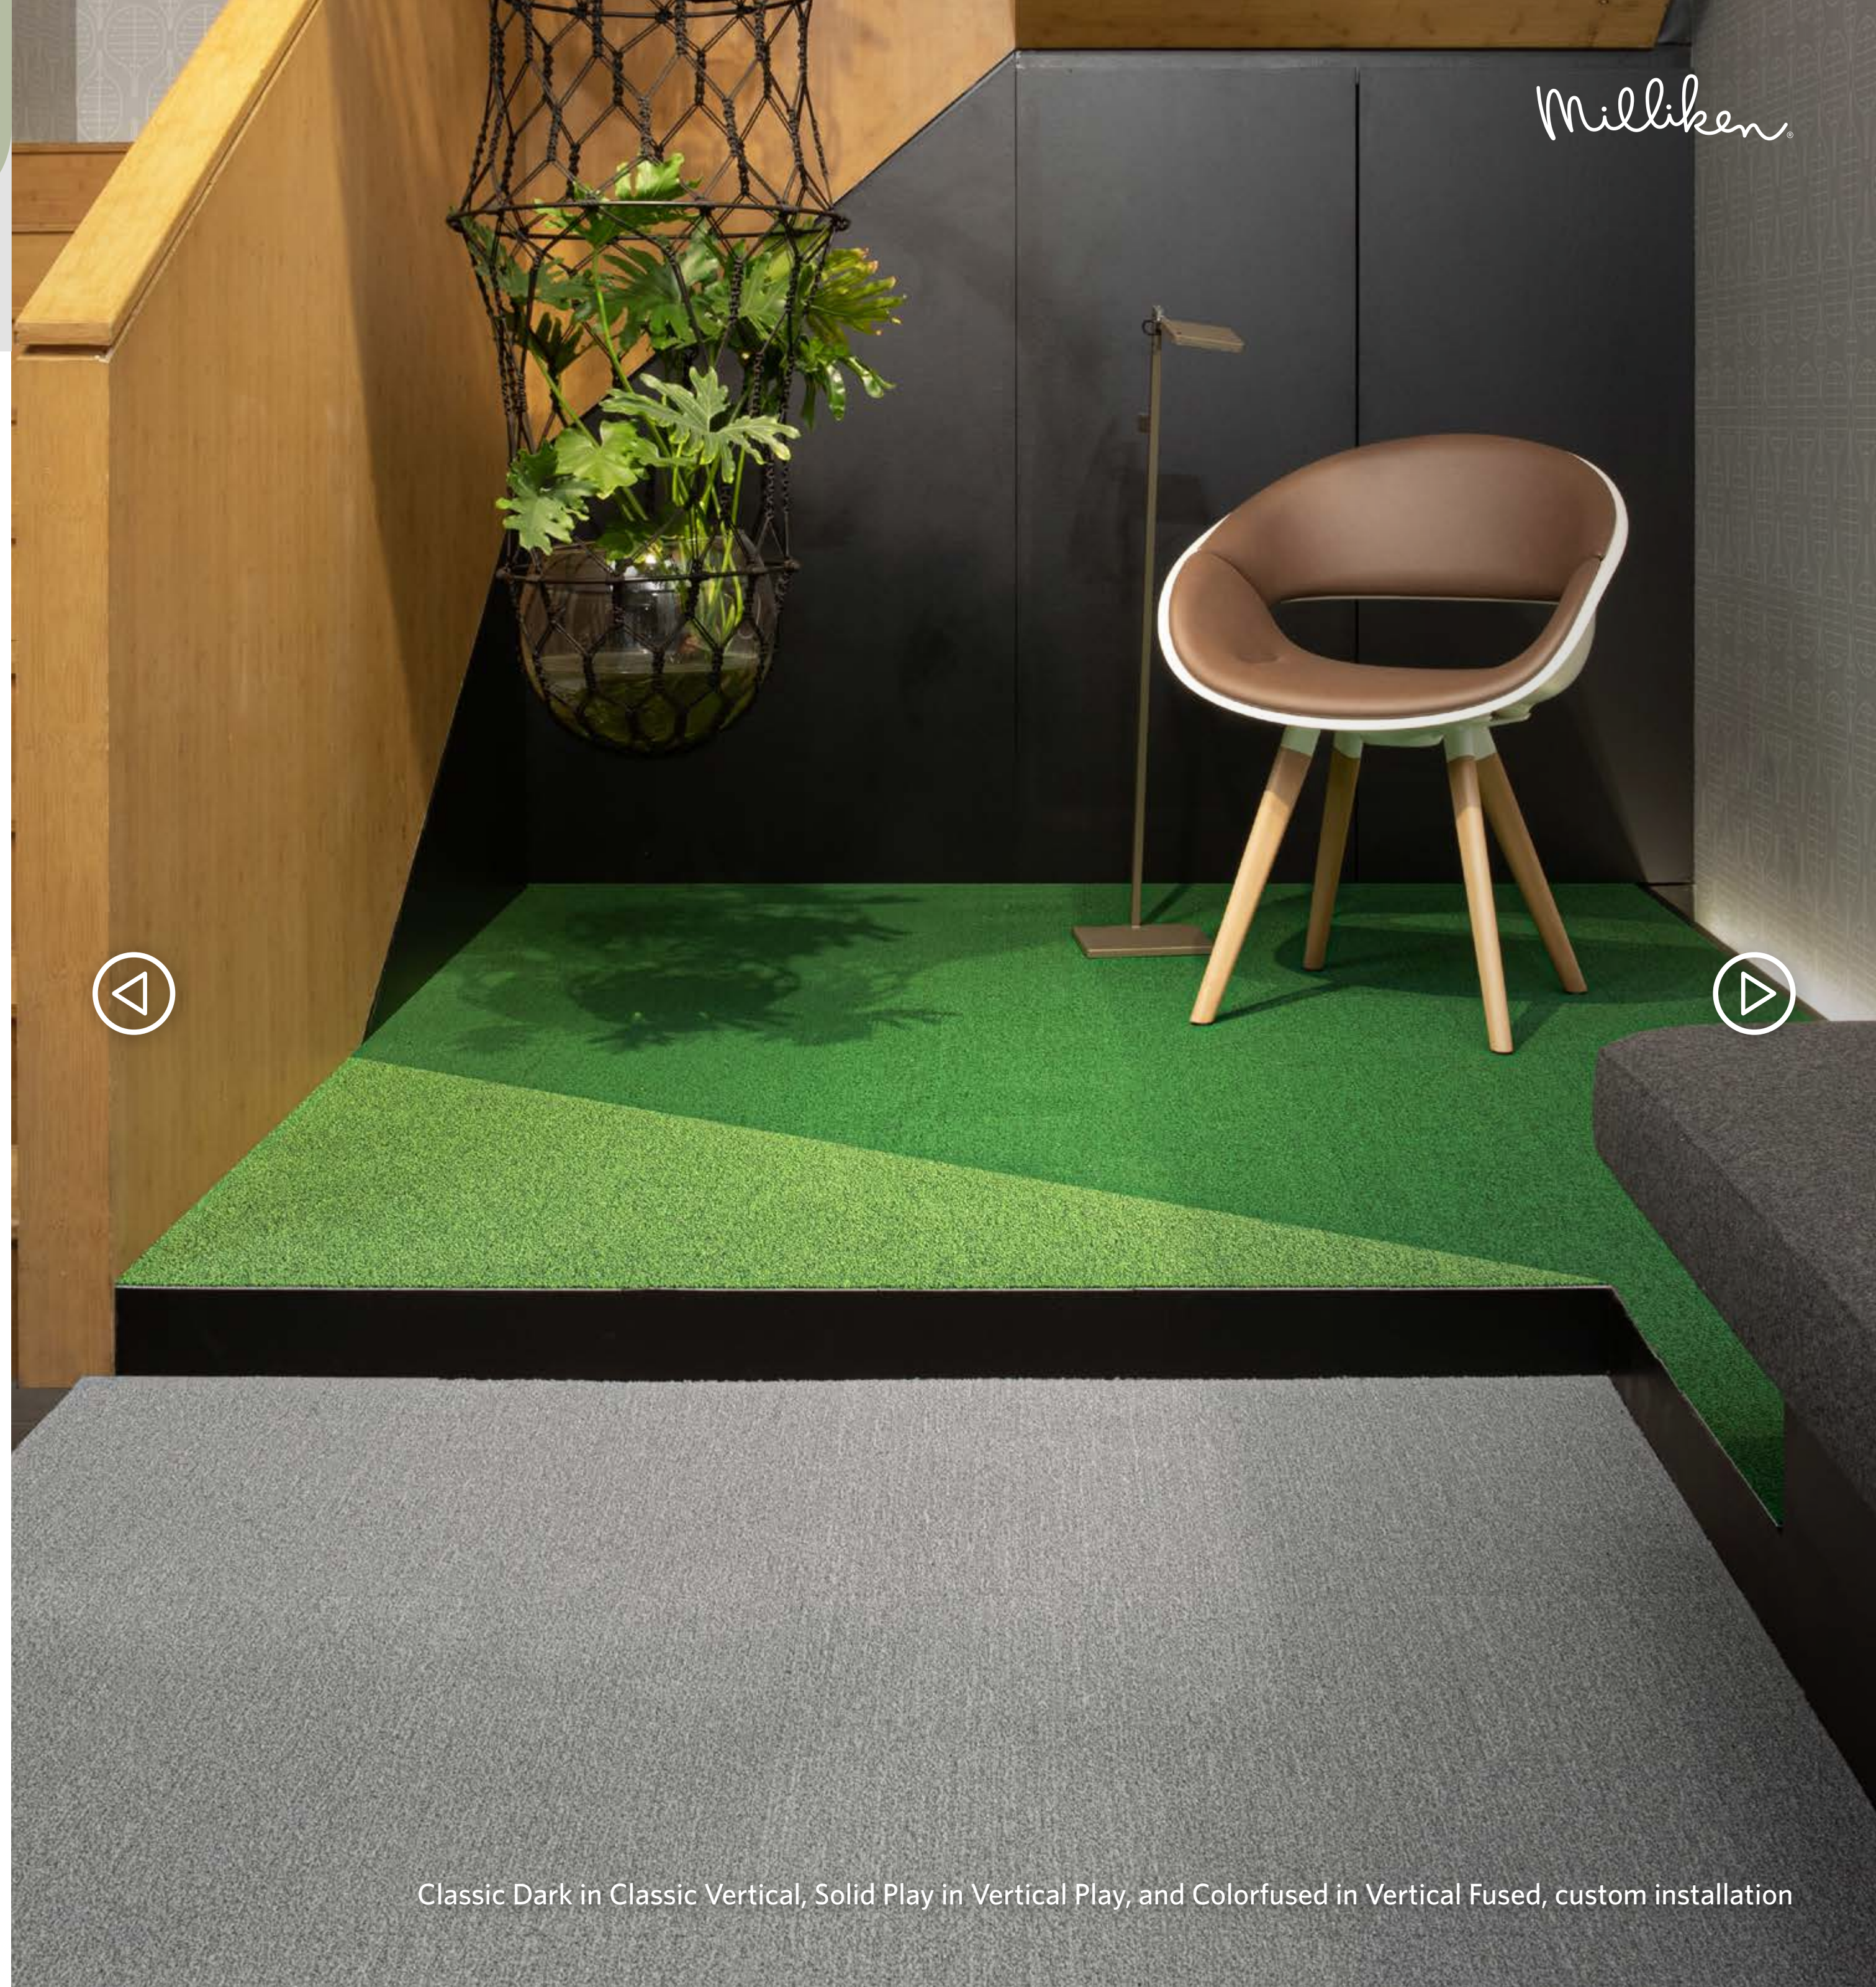

Vertical Forest

Color:

Classic Vertical

Vertical Play

Vertical Fused

Pattern(s):

Classic Dark

Solid Play

Colorfused

Layout:

Custom Installation

Classic Dark in Classic Vertical, Solid Play in Vertical Play, and Colorfused in Vertical Fused, custom installation