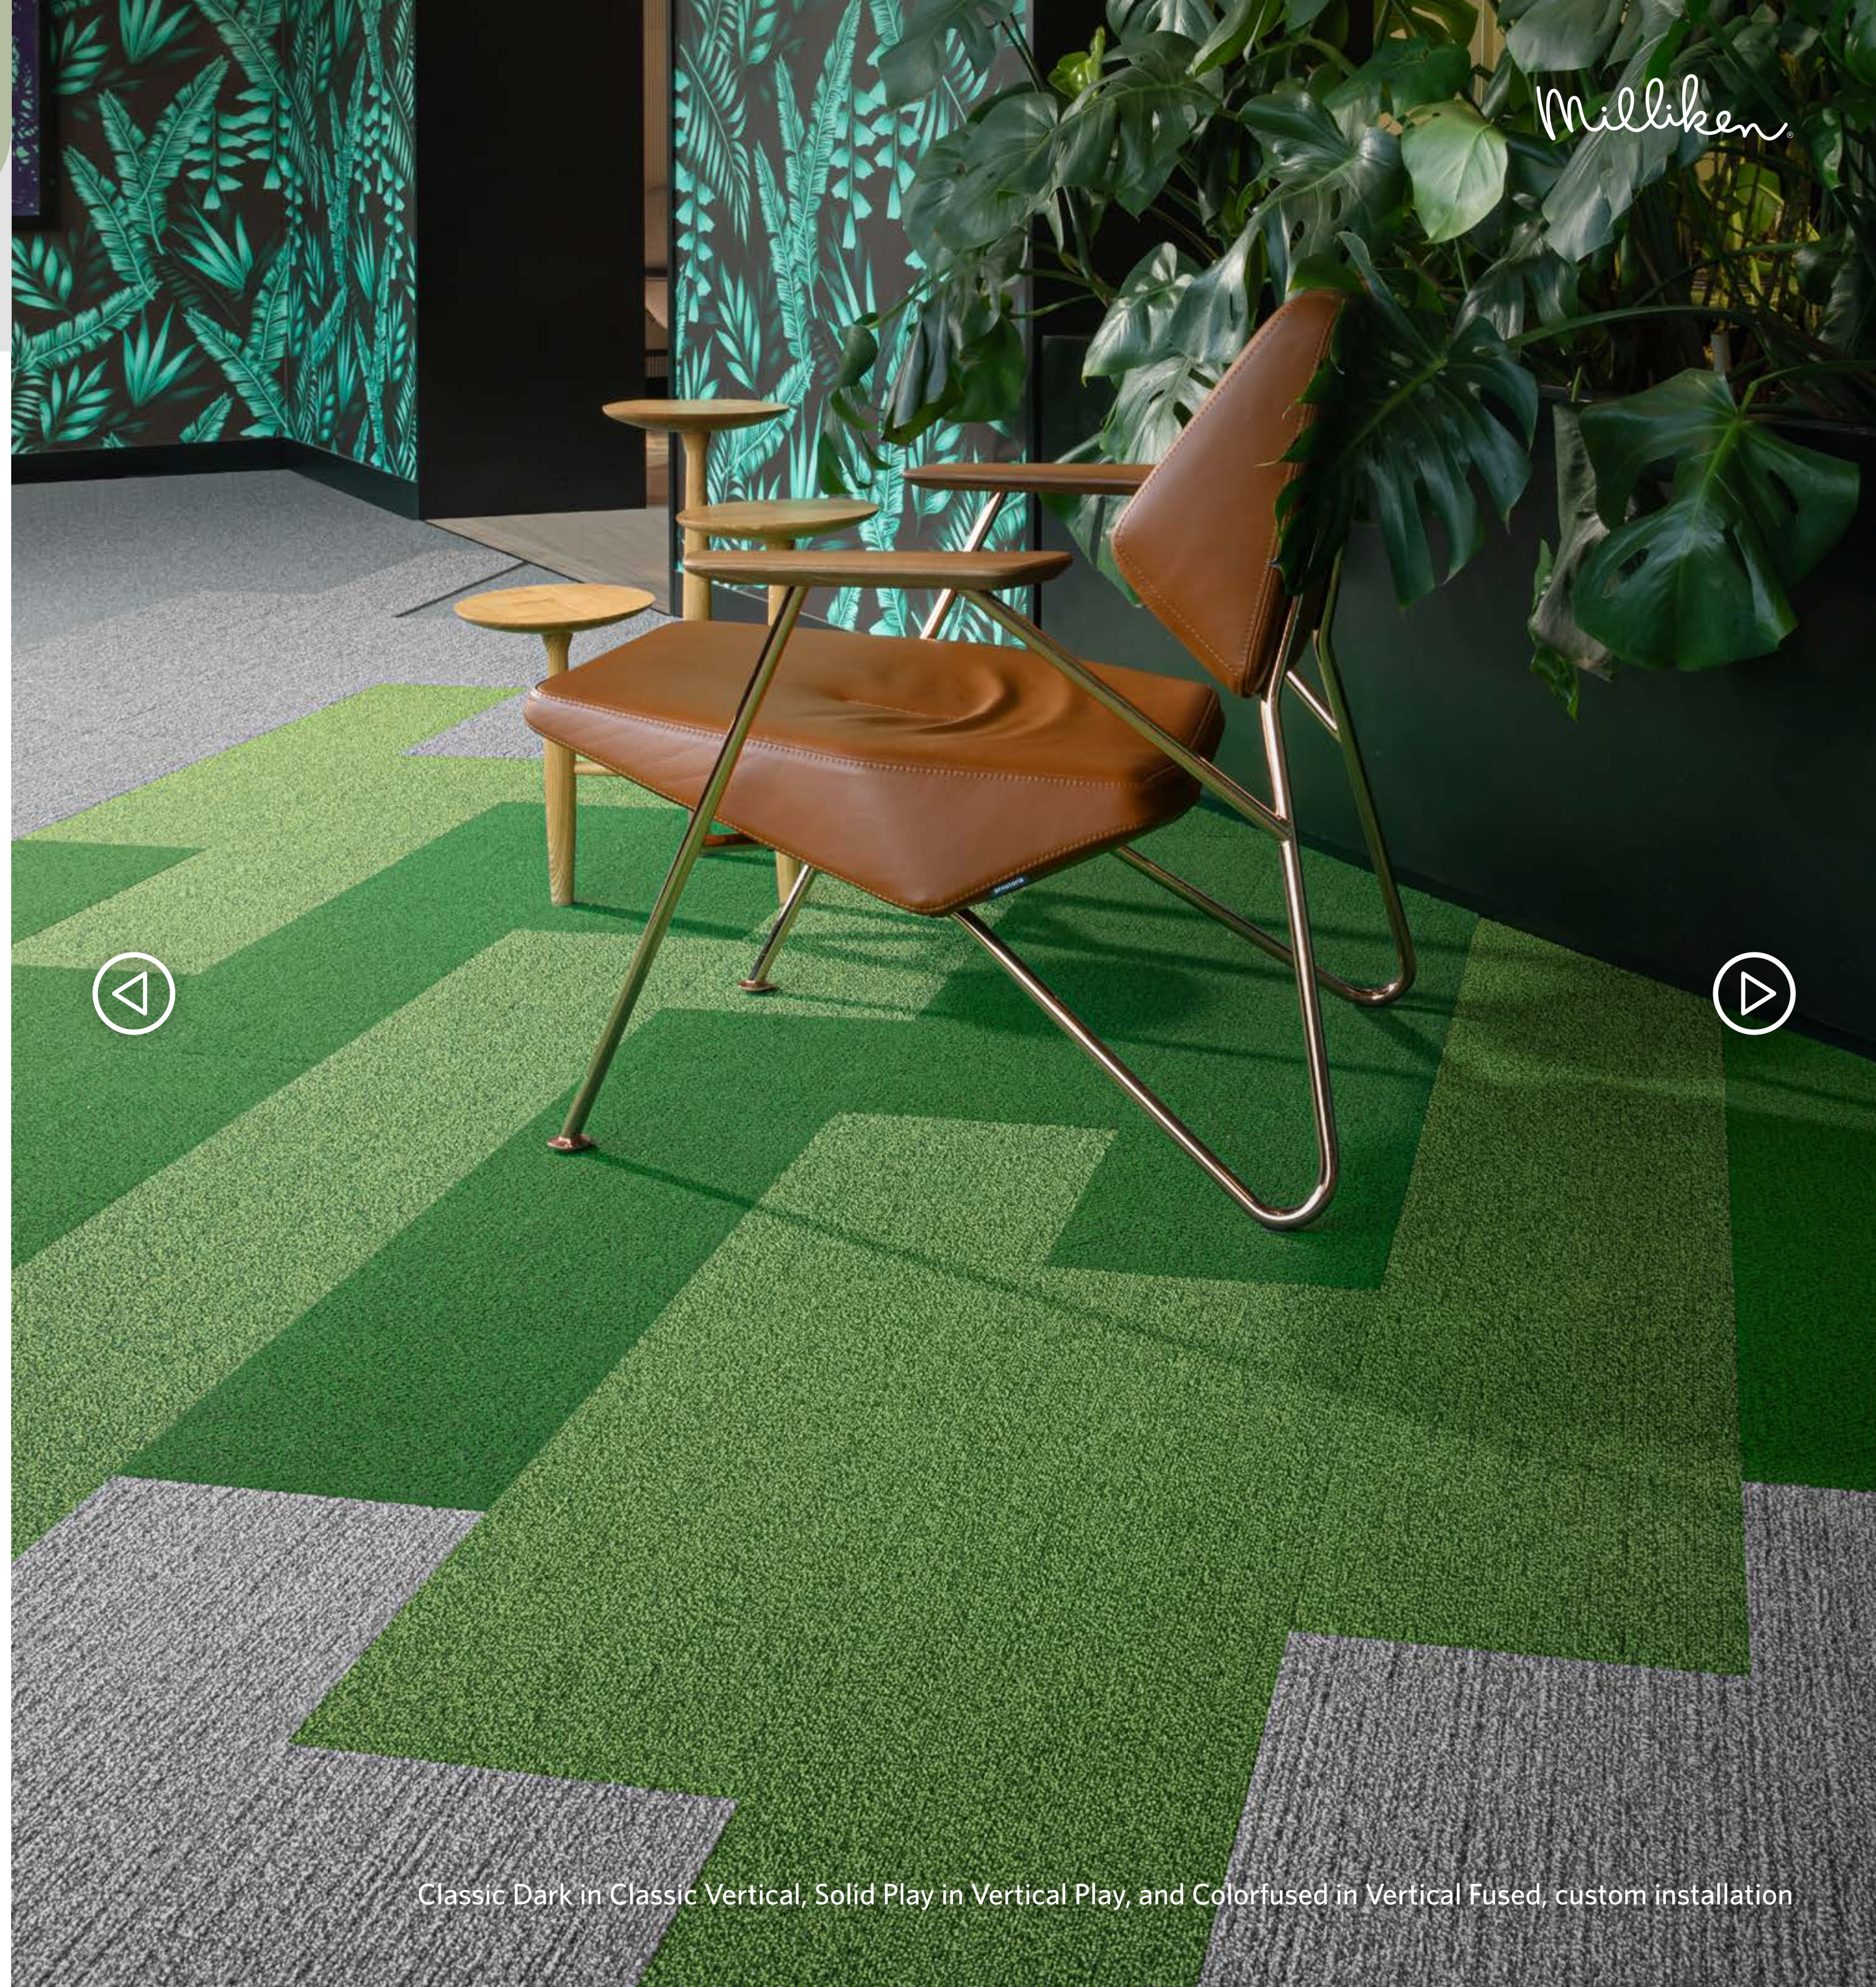

Vertical Forest

Color:

Classic Vertical

Vertical Play

Vertical Fused

Pattern(s):

Classic Dark

Solid Play

Colorfused

Layout:

Custom
Installation

Milliken

Classic Dark in Classic Vertical, Solid Play in Vertical Play, and Colorfused in Vertical Fused, custom installation