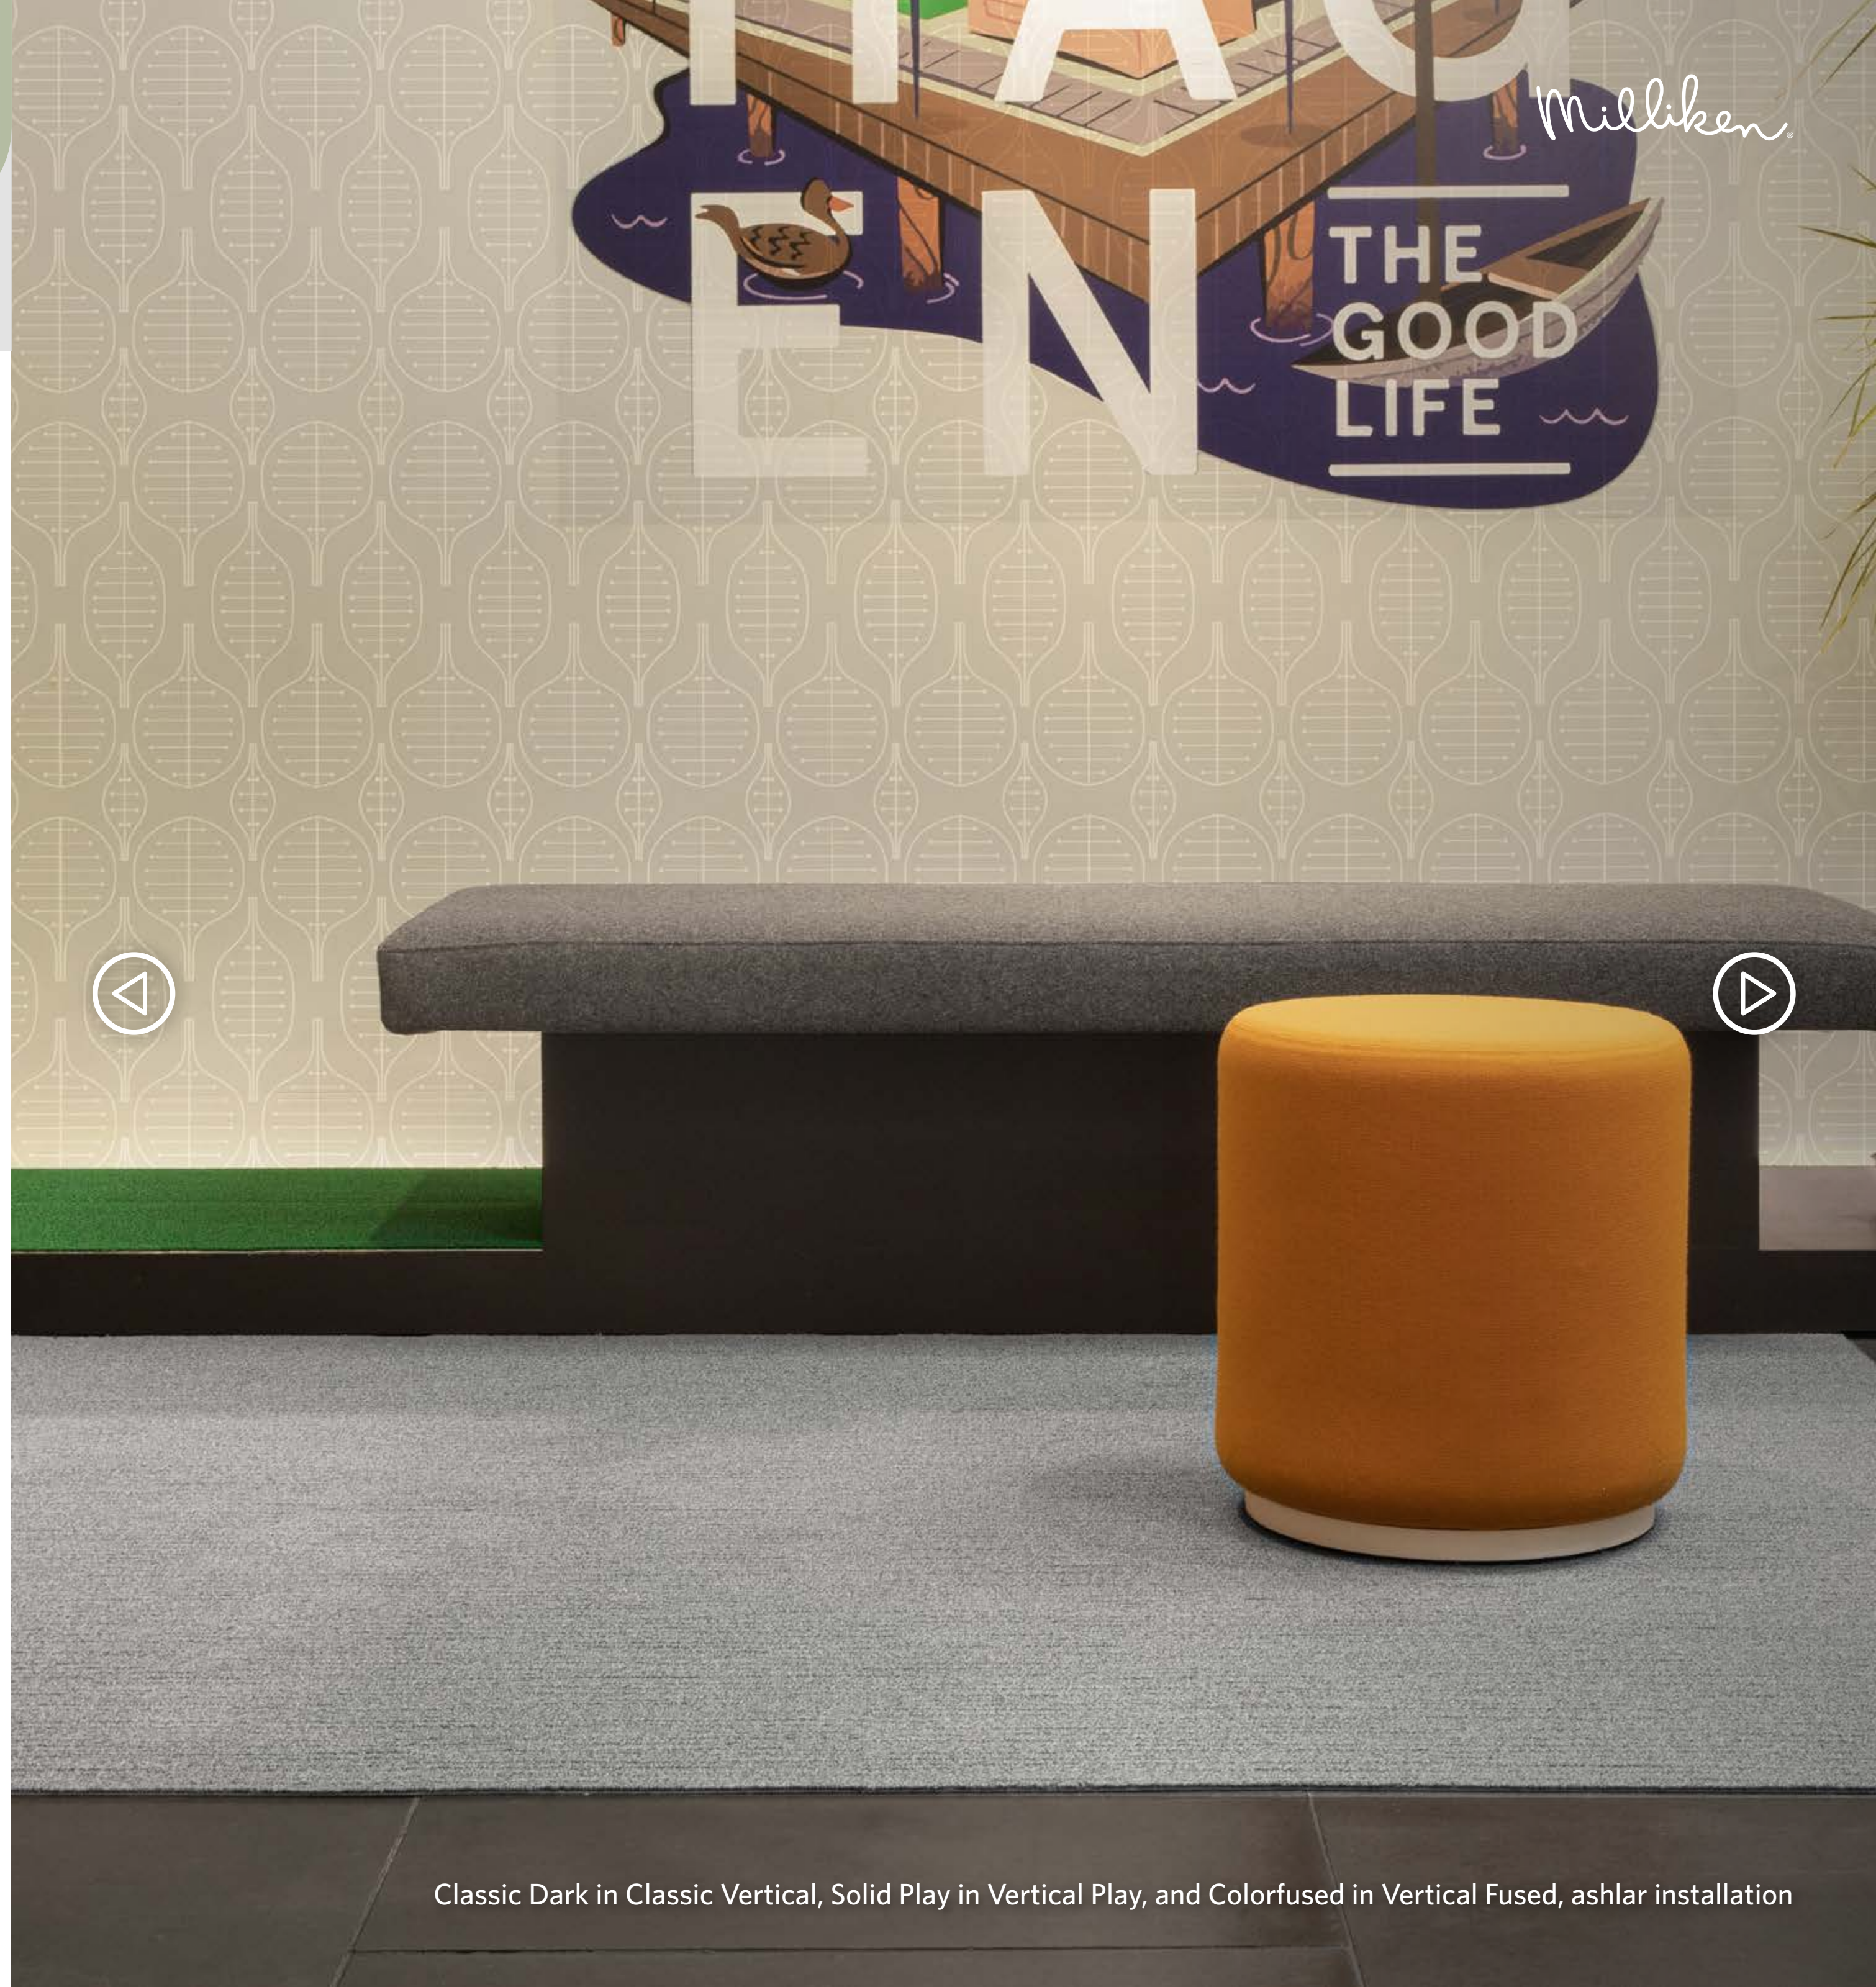

Vertical Forest

Color:

Classic Vertical

Vertical Play

Vertical Fused

Pattern(s):

Classic Dark

Solid Play

Colorfused

Layout:

horizontal Ashlar

Classic Dark in Classic Vertical, Solid Play in Vertical Play, and Colorfused in Vertical Fused, ashlar installation