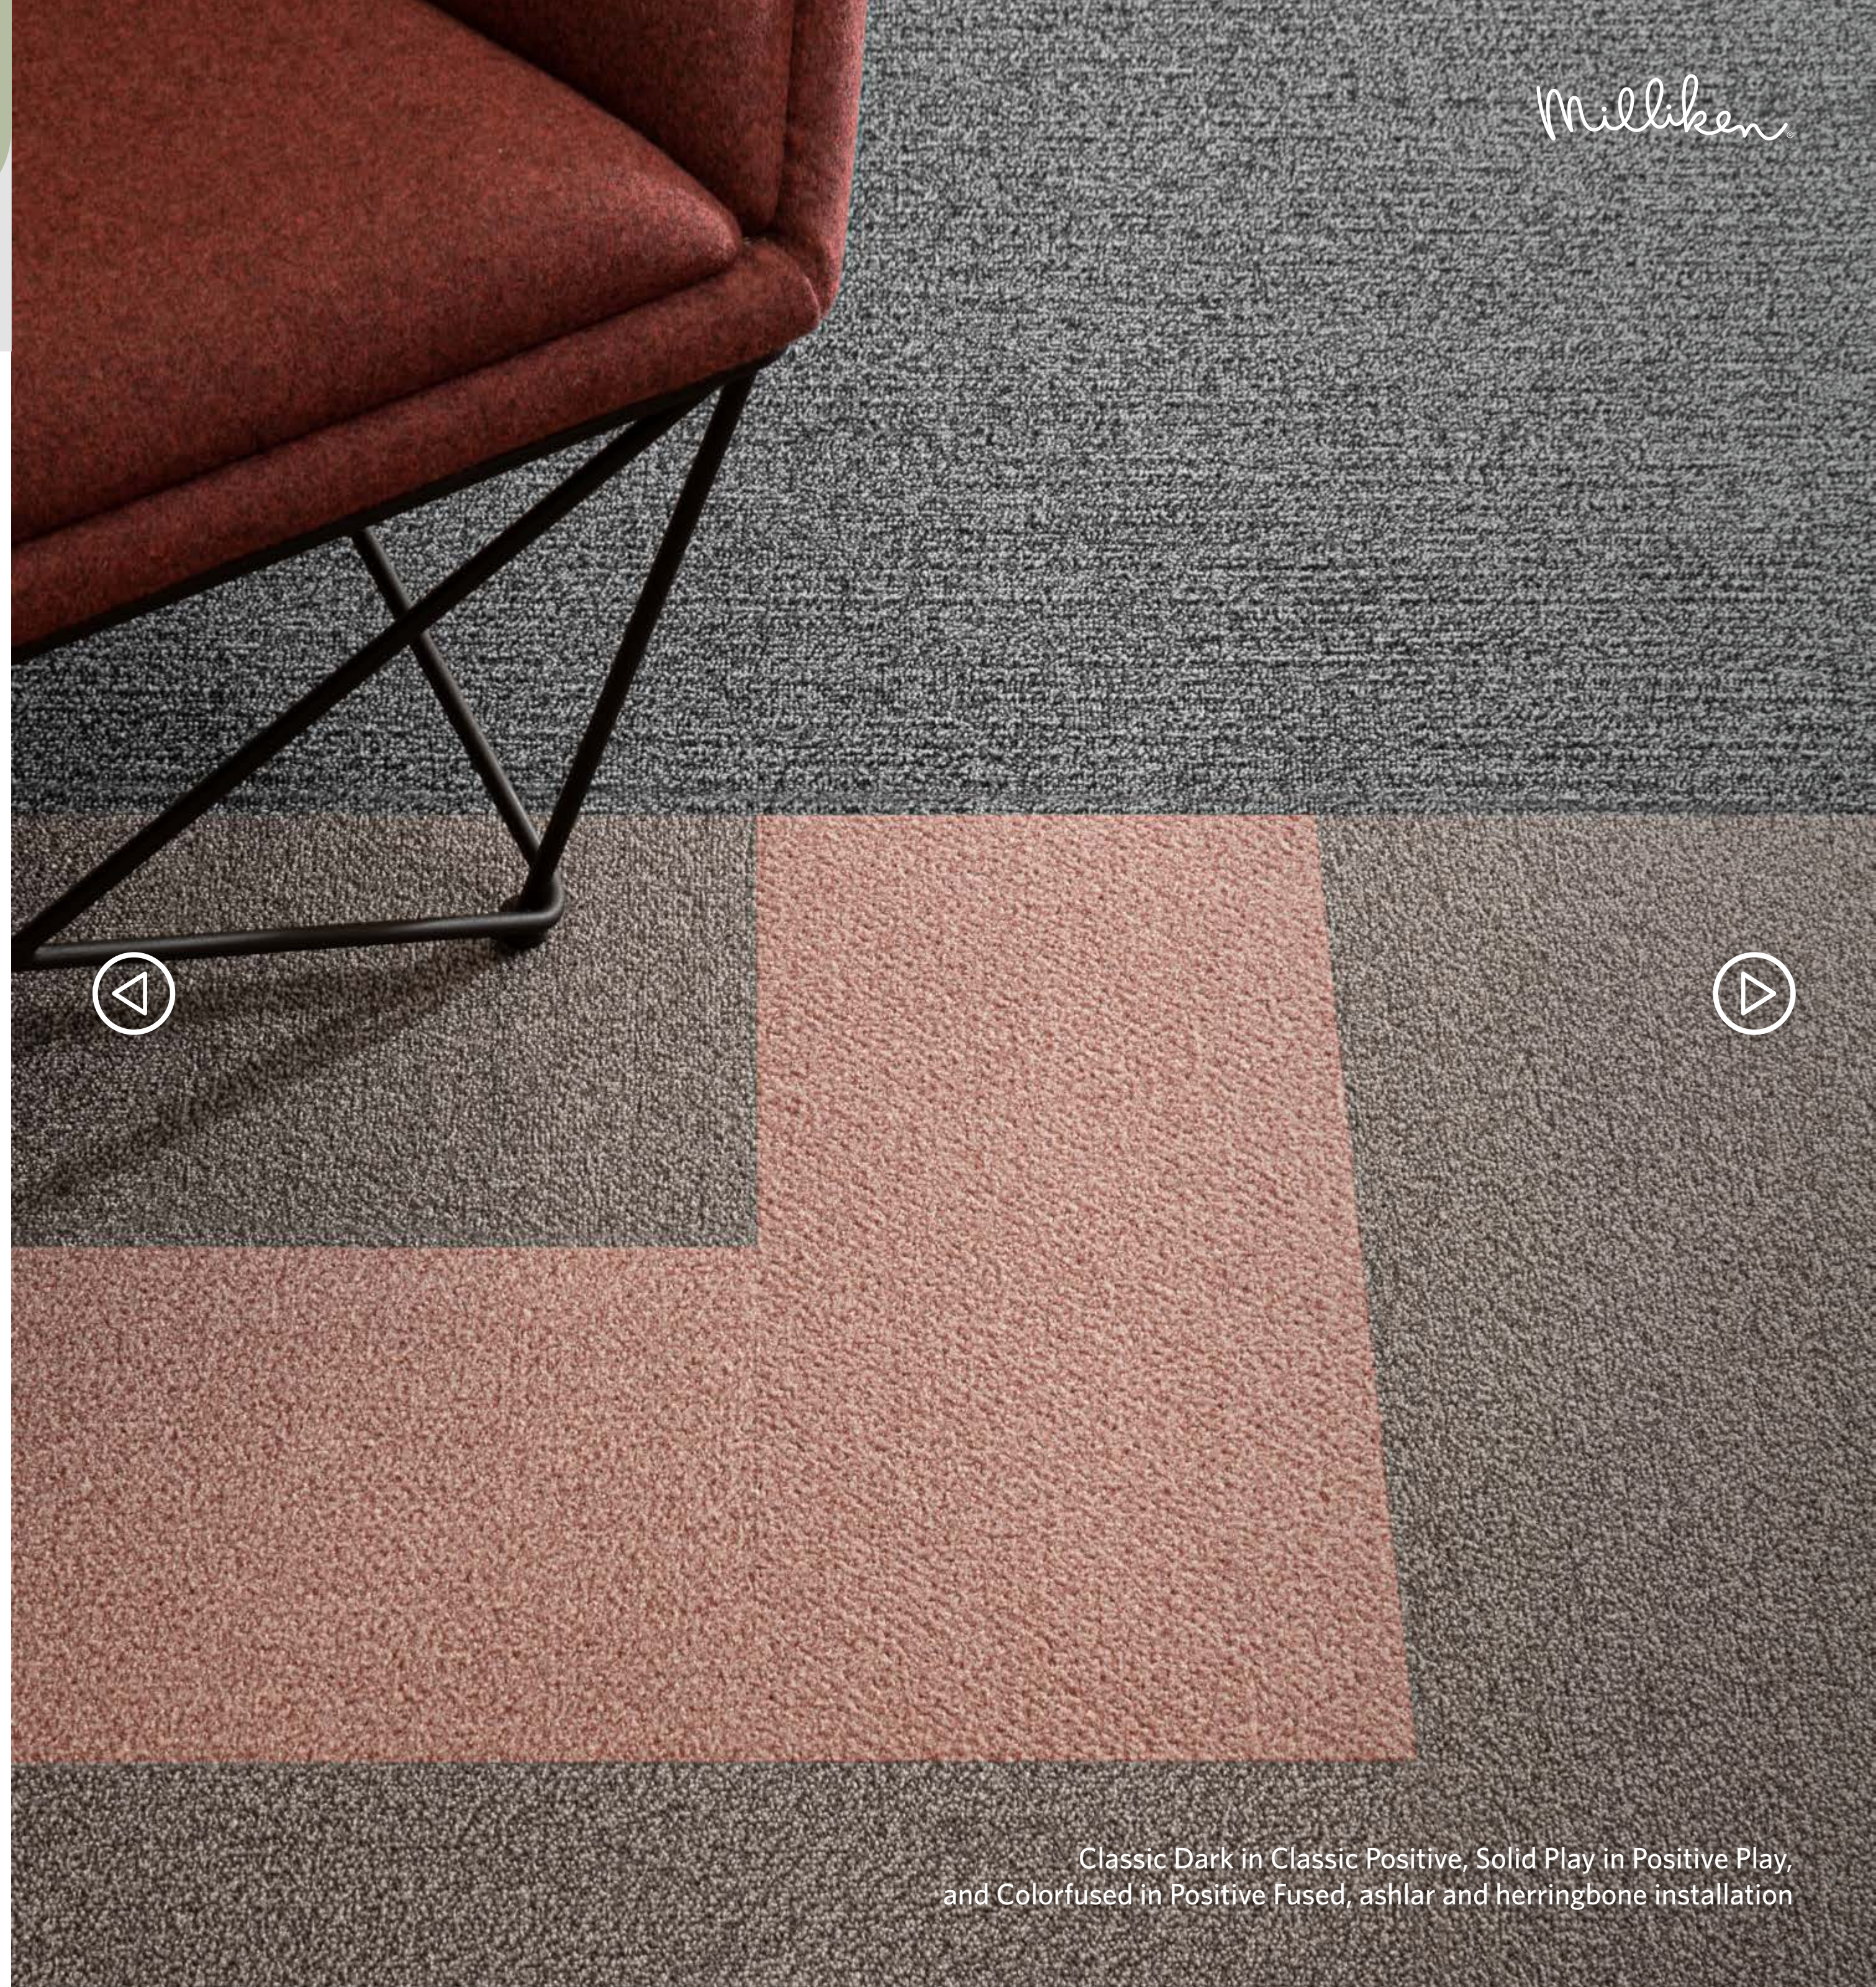

Colorfused

Layout:

horizontal Ashlar

2 colors  
Herringbone

Classic Dark in Classic Positive, Solid Play in Positive Play, and Colorfused in Positive Fused, ashlar and herringbone installation