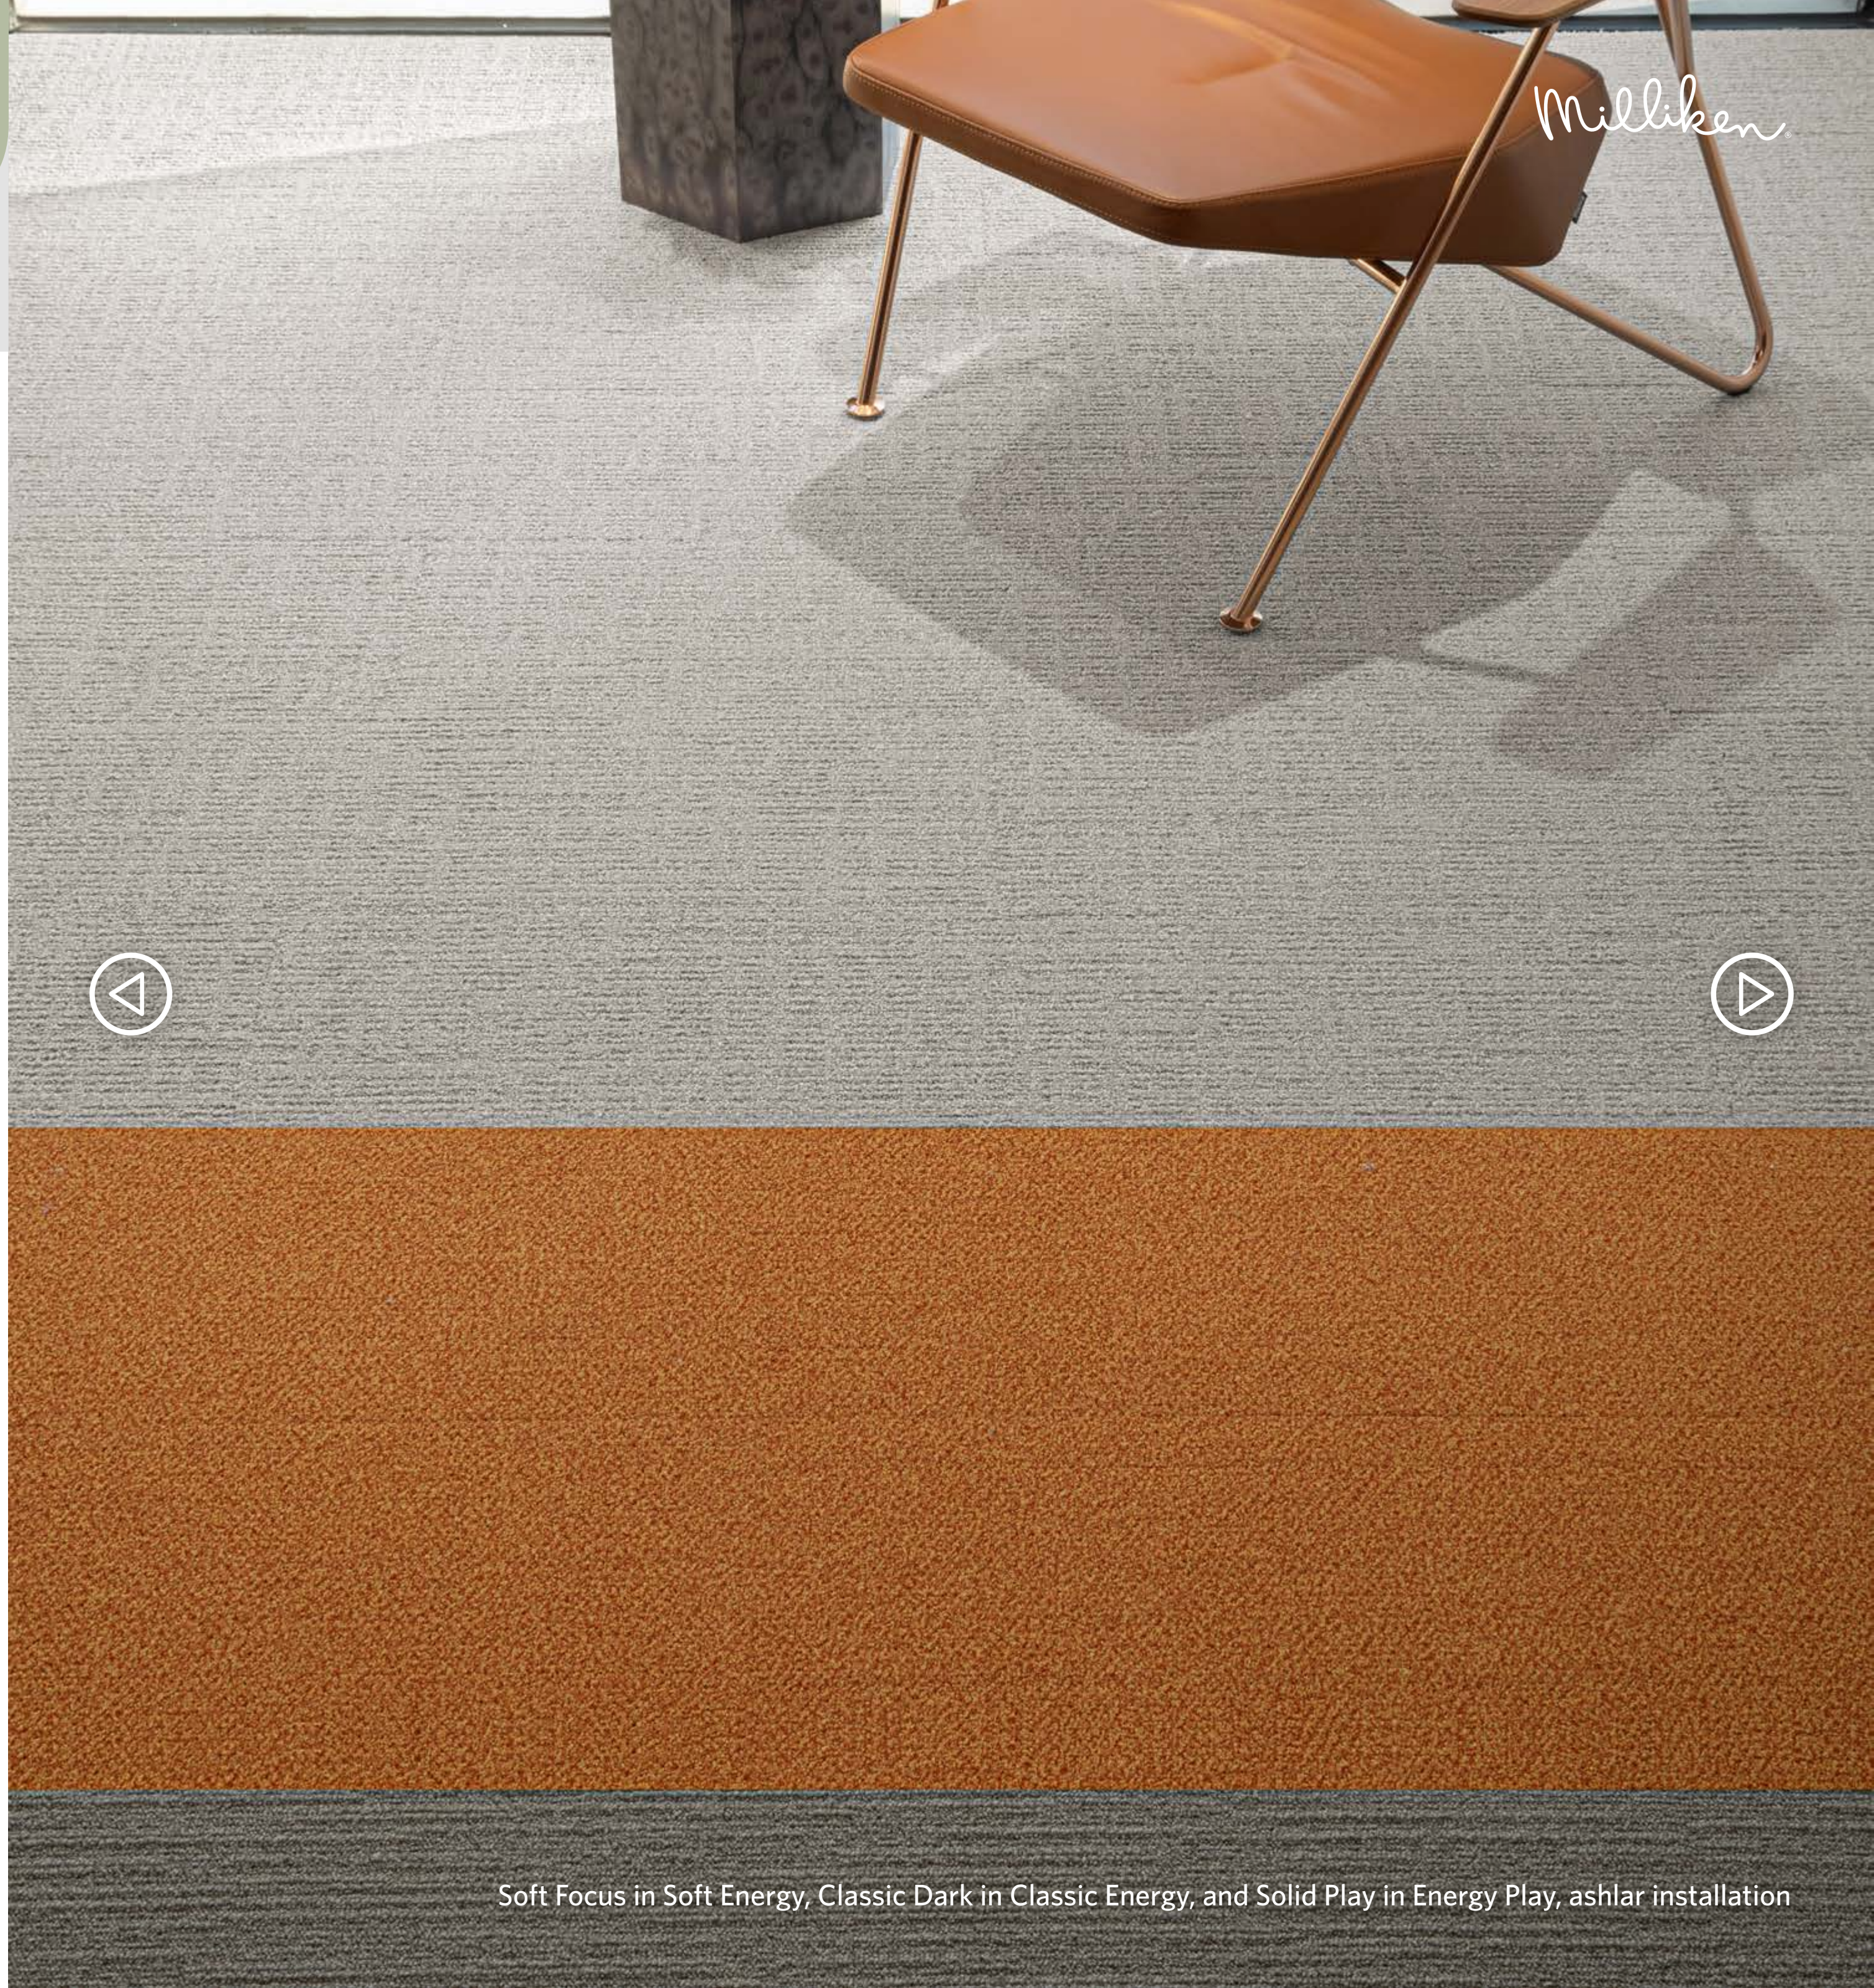

Solid Play

Layout:

3 colors  
horizontal Ashlar