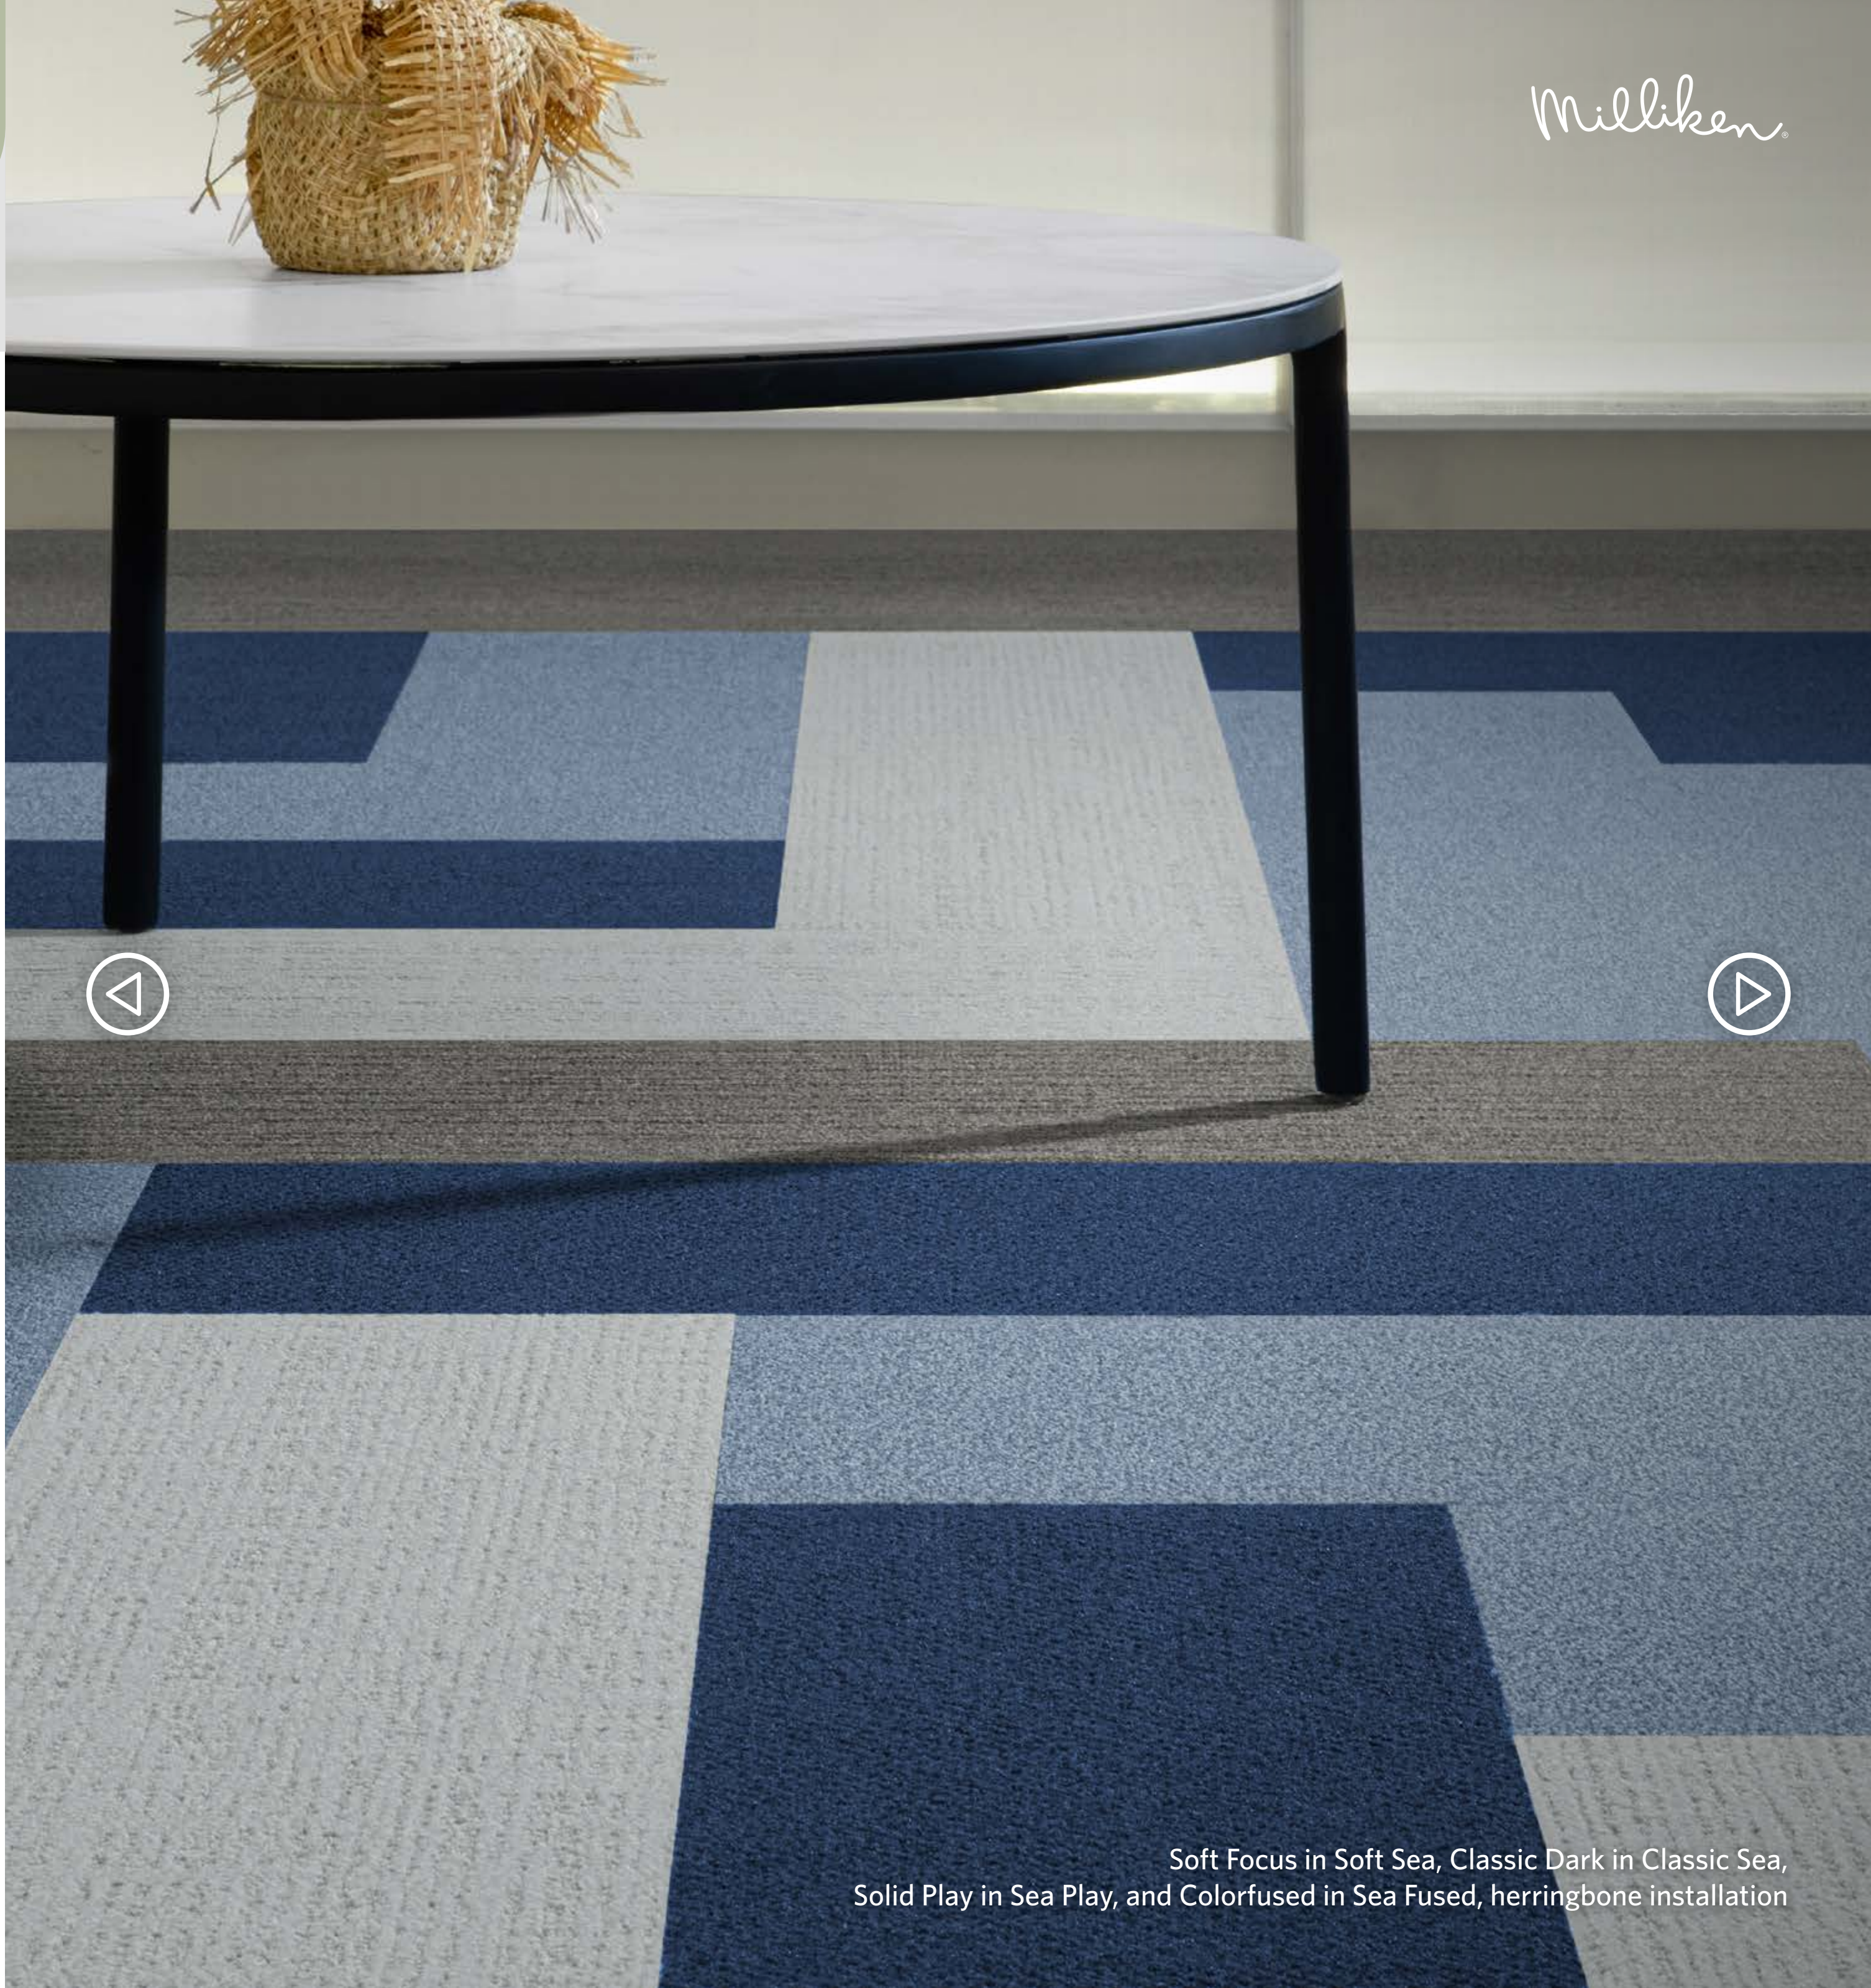

◀BACK

Near the Sea

Color:

Soft Sea

Classic Sea

Sea Play

Sea Fused

Pattern(s):

Soft Focus

Classic Dark

Solid Play

Colorfused

Layout:

4 colors
Herringbone

Soft Focus in Soft Sea, Classic Dark in Classic Sea, Solid Play in Sea Play, and Colorfused in Sea Fused, herringbone installation