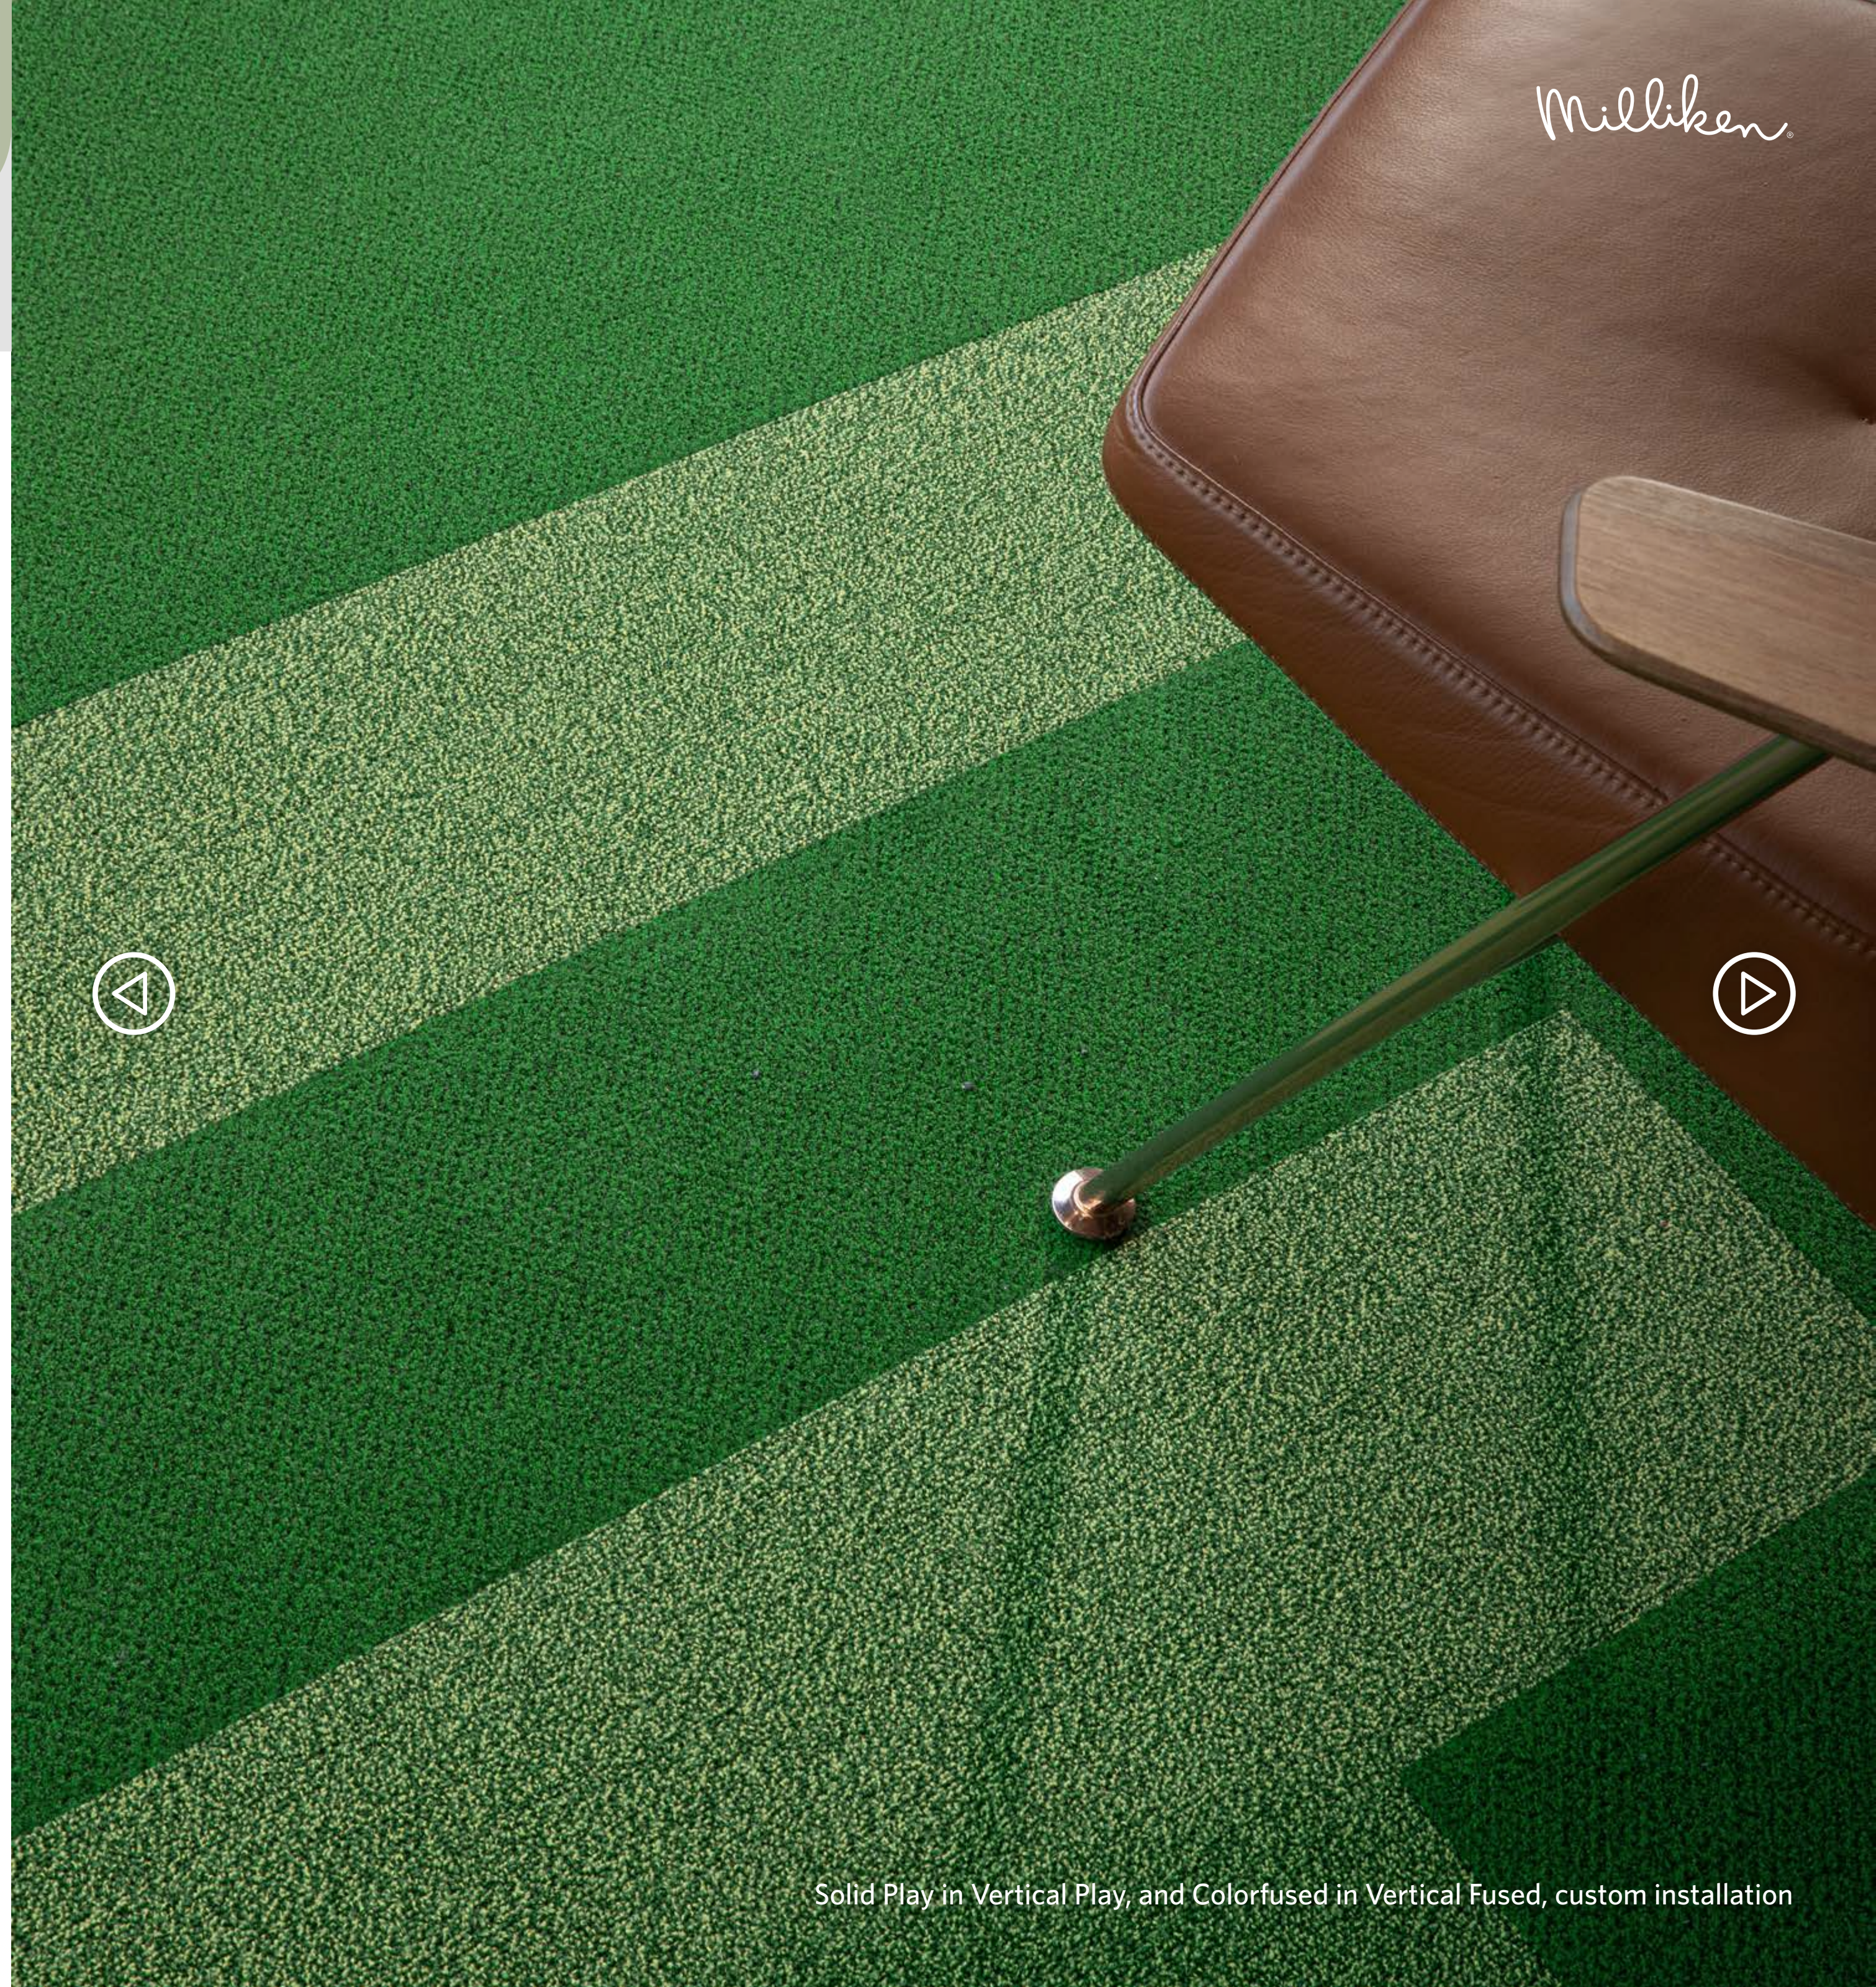

Vertical Forest

Color:

Vertical Play

Vertical Fused

Pattern(s):

Solid Play

Colorfused

Layout:

Custom Installation

Solid Play in Vertical Play, and Colorfused in Vertical Fused, custom installation