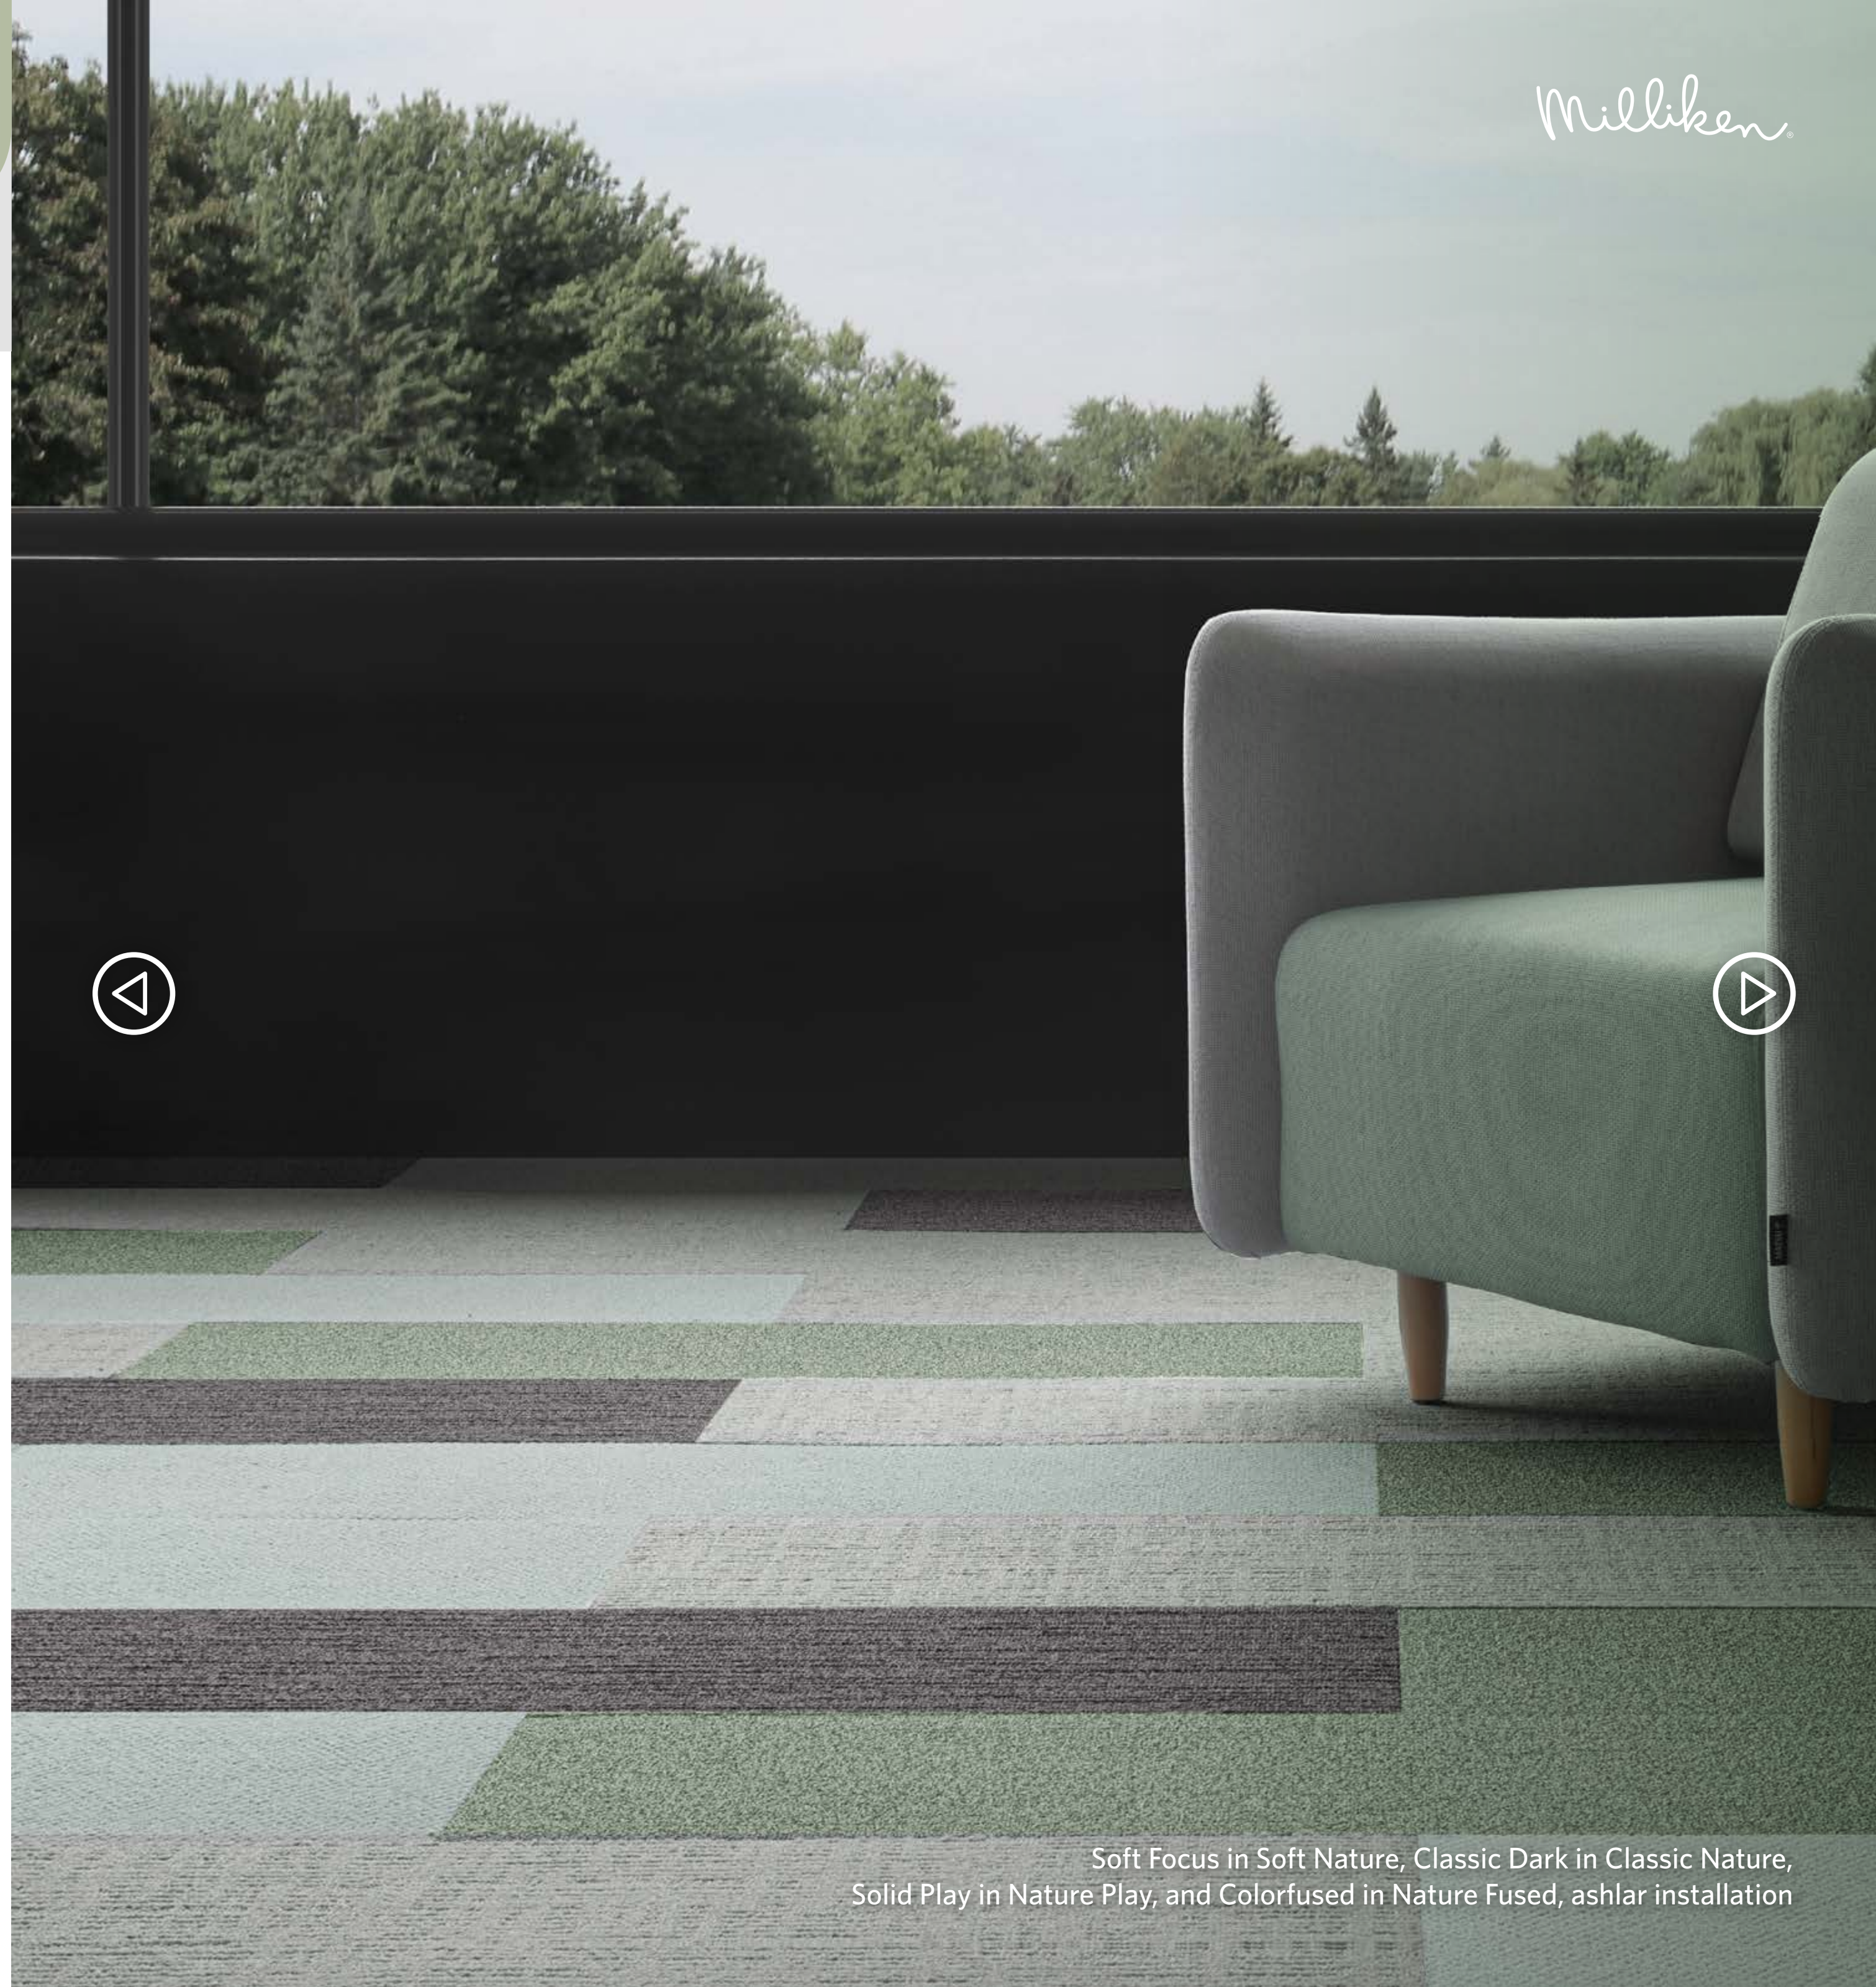

Classic Dark

Solid Play

Colorfused

Layout:

4 colors  
horizontal Ashlar

Soft Focus in Soft Nature, Classic Dark in Classic Nature, Solid Play in Nature Play, and Colorfused in Nature Fused, ashlar installation