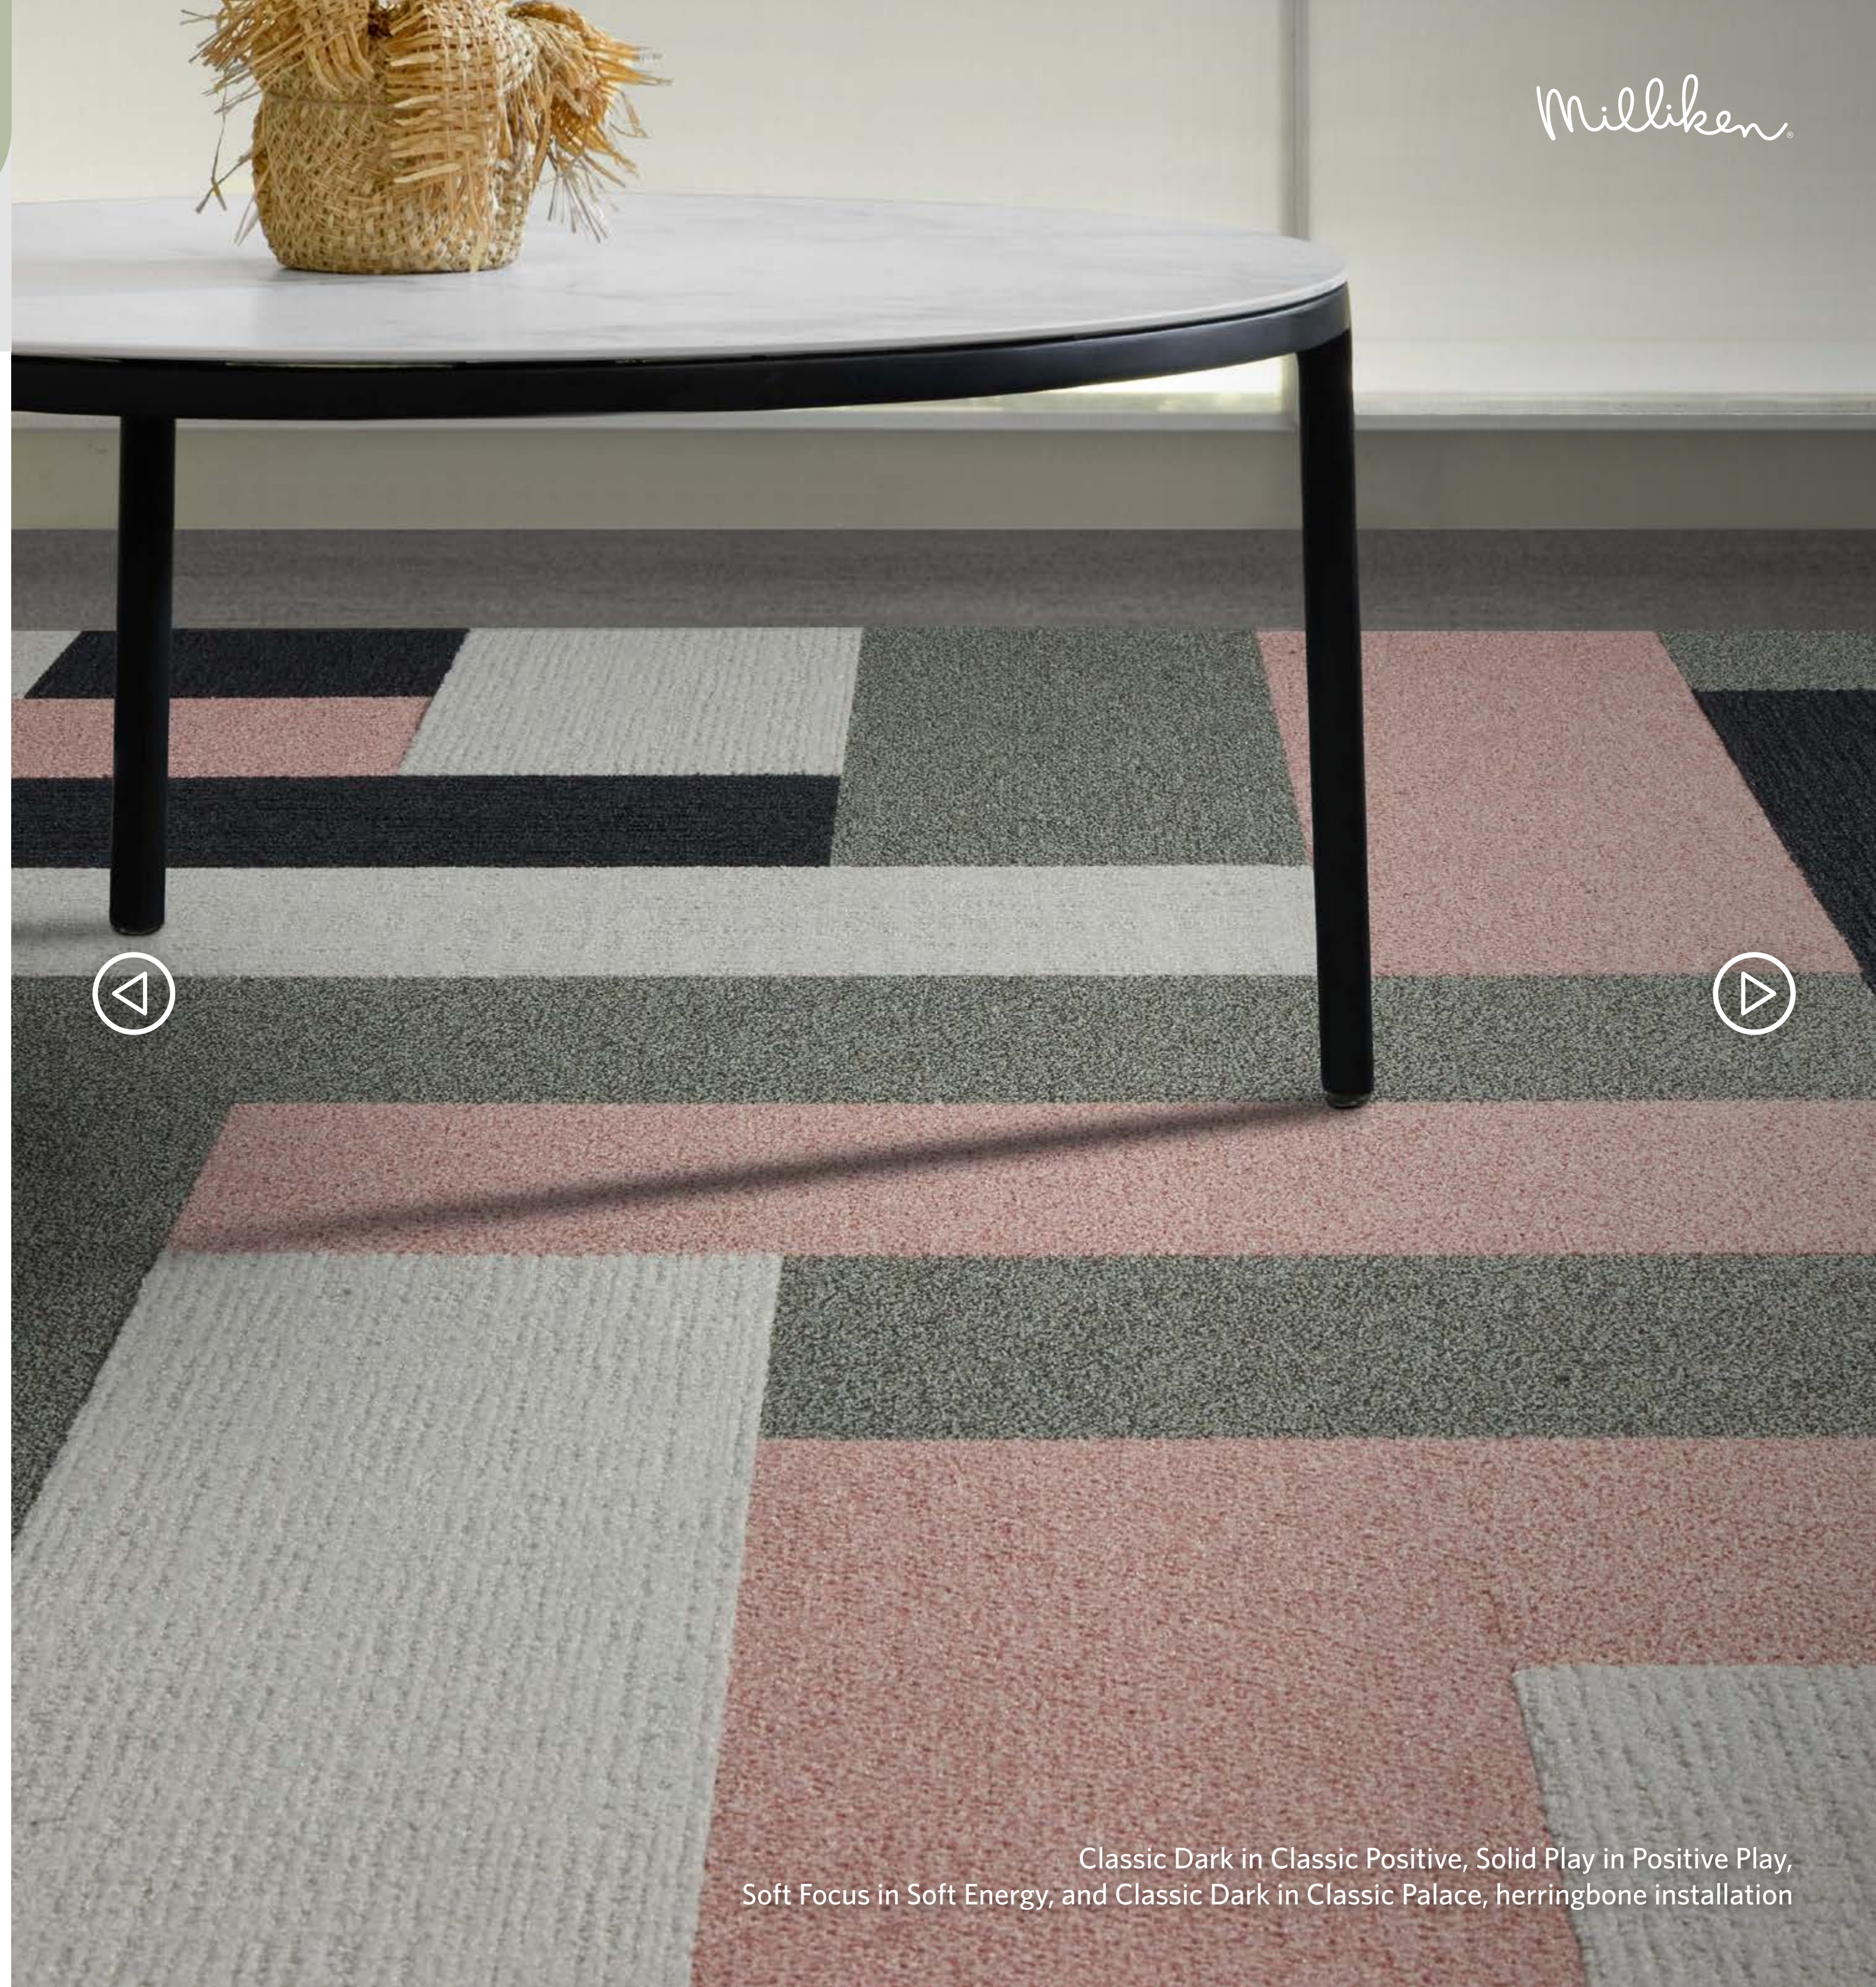

◀BACK

Positive Pink

Color:

Classic Positive

Positive Play

Coordinating
Color:

Soft Energy

Classic Palace

Pattern(s):

Classic Dark

Solid Play

Soft Focus

Classic Dark

Layout:

4 colors
Herringbone

Classic Dark in Classic Positive, Solid Play in Positive Play, Soft Focus in Soft Energy, and Classic Dark in Classic Palace, herringbone installation