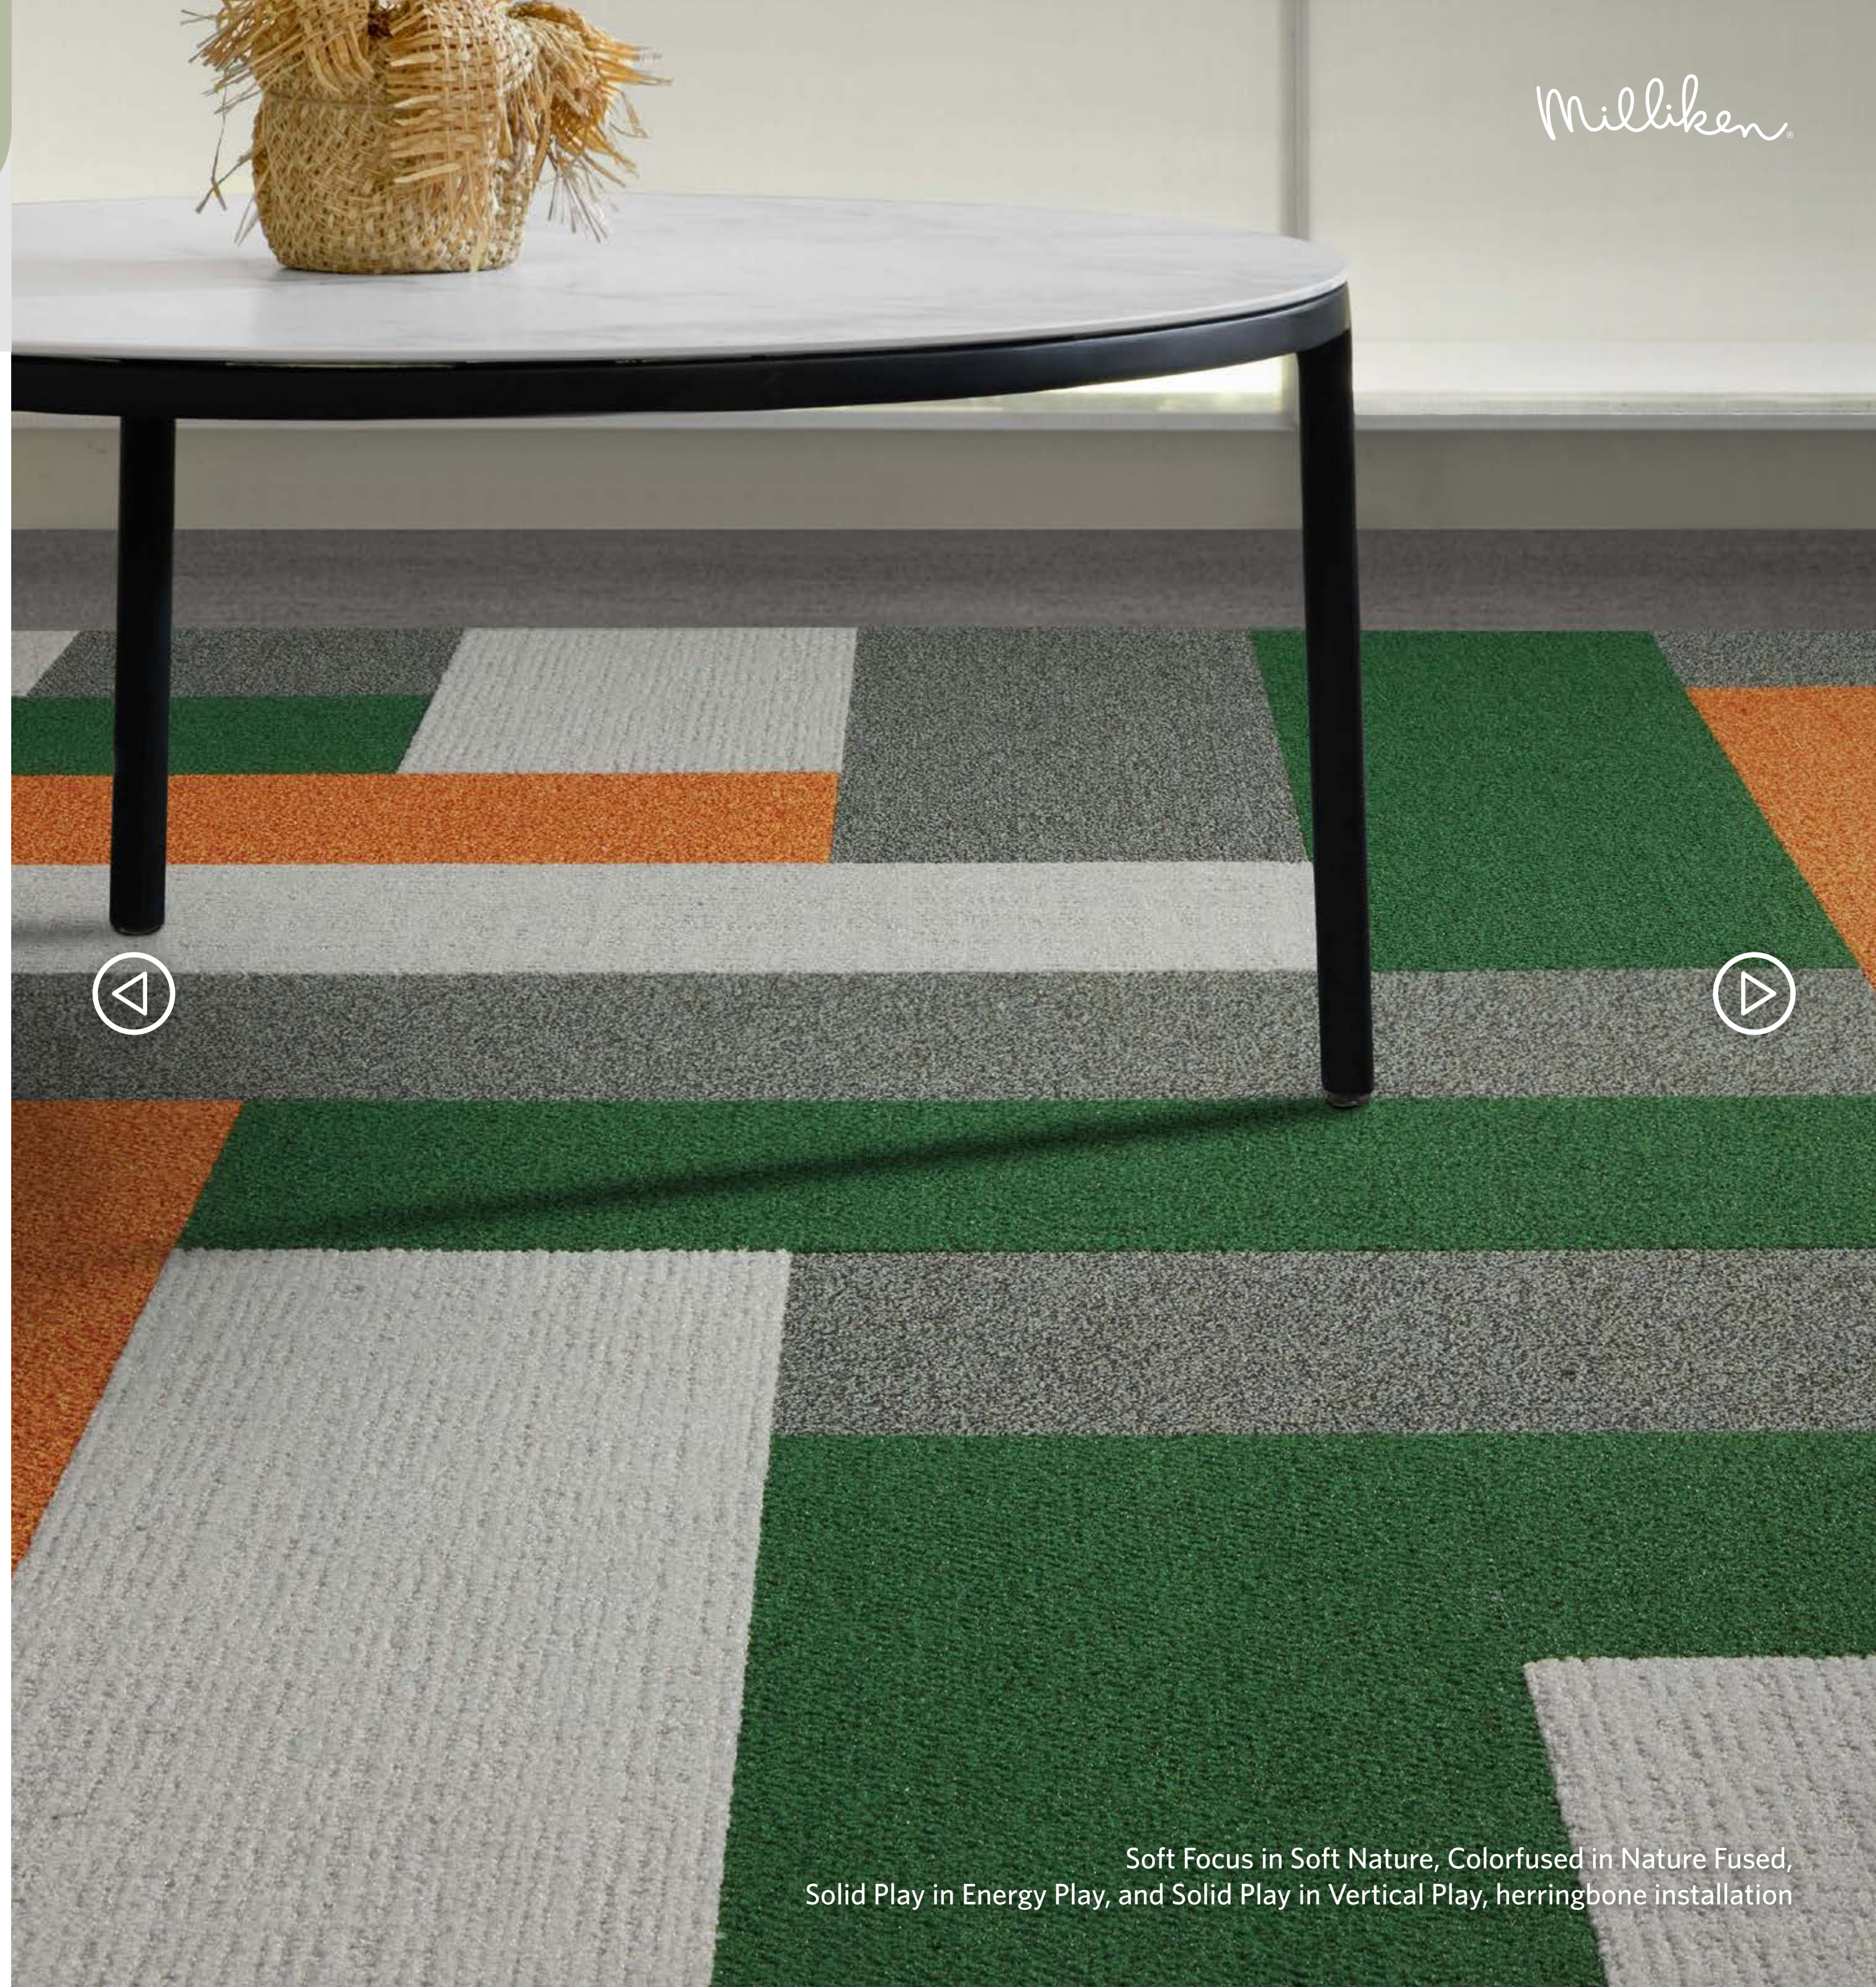

◀BACK

Nature at Home

Color:

Soft Nature

Nature Fused

Coordinating
Color:

Energy Play

Vertical Play

Pattern(s):

Soft Focus

Colorfused

Solid Play

Solid Play

Layout:

4 colors
Herringbone

Soft Focus in Soft Nature, Colorfused in Nature Fused, Solid Play in Energy Play, and Solid Play in Vertical Play, herringbone installation