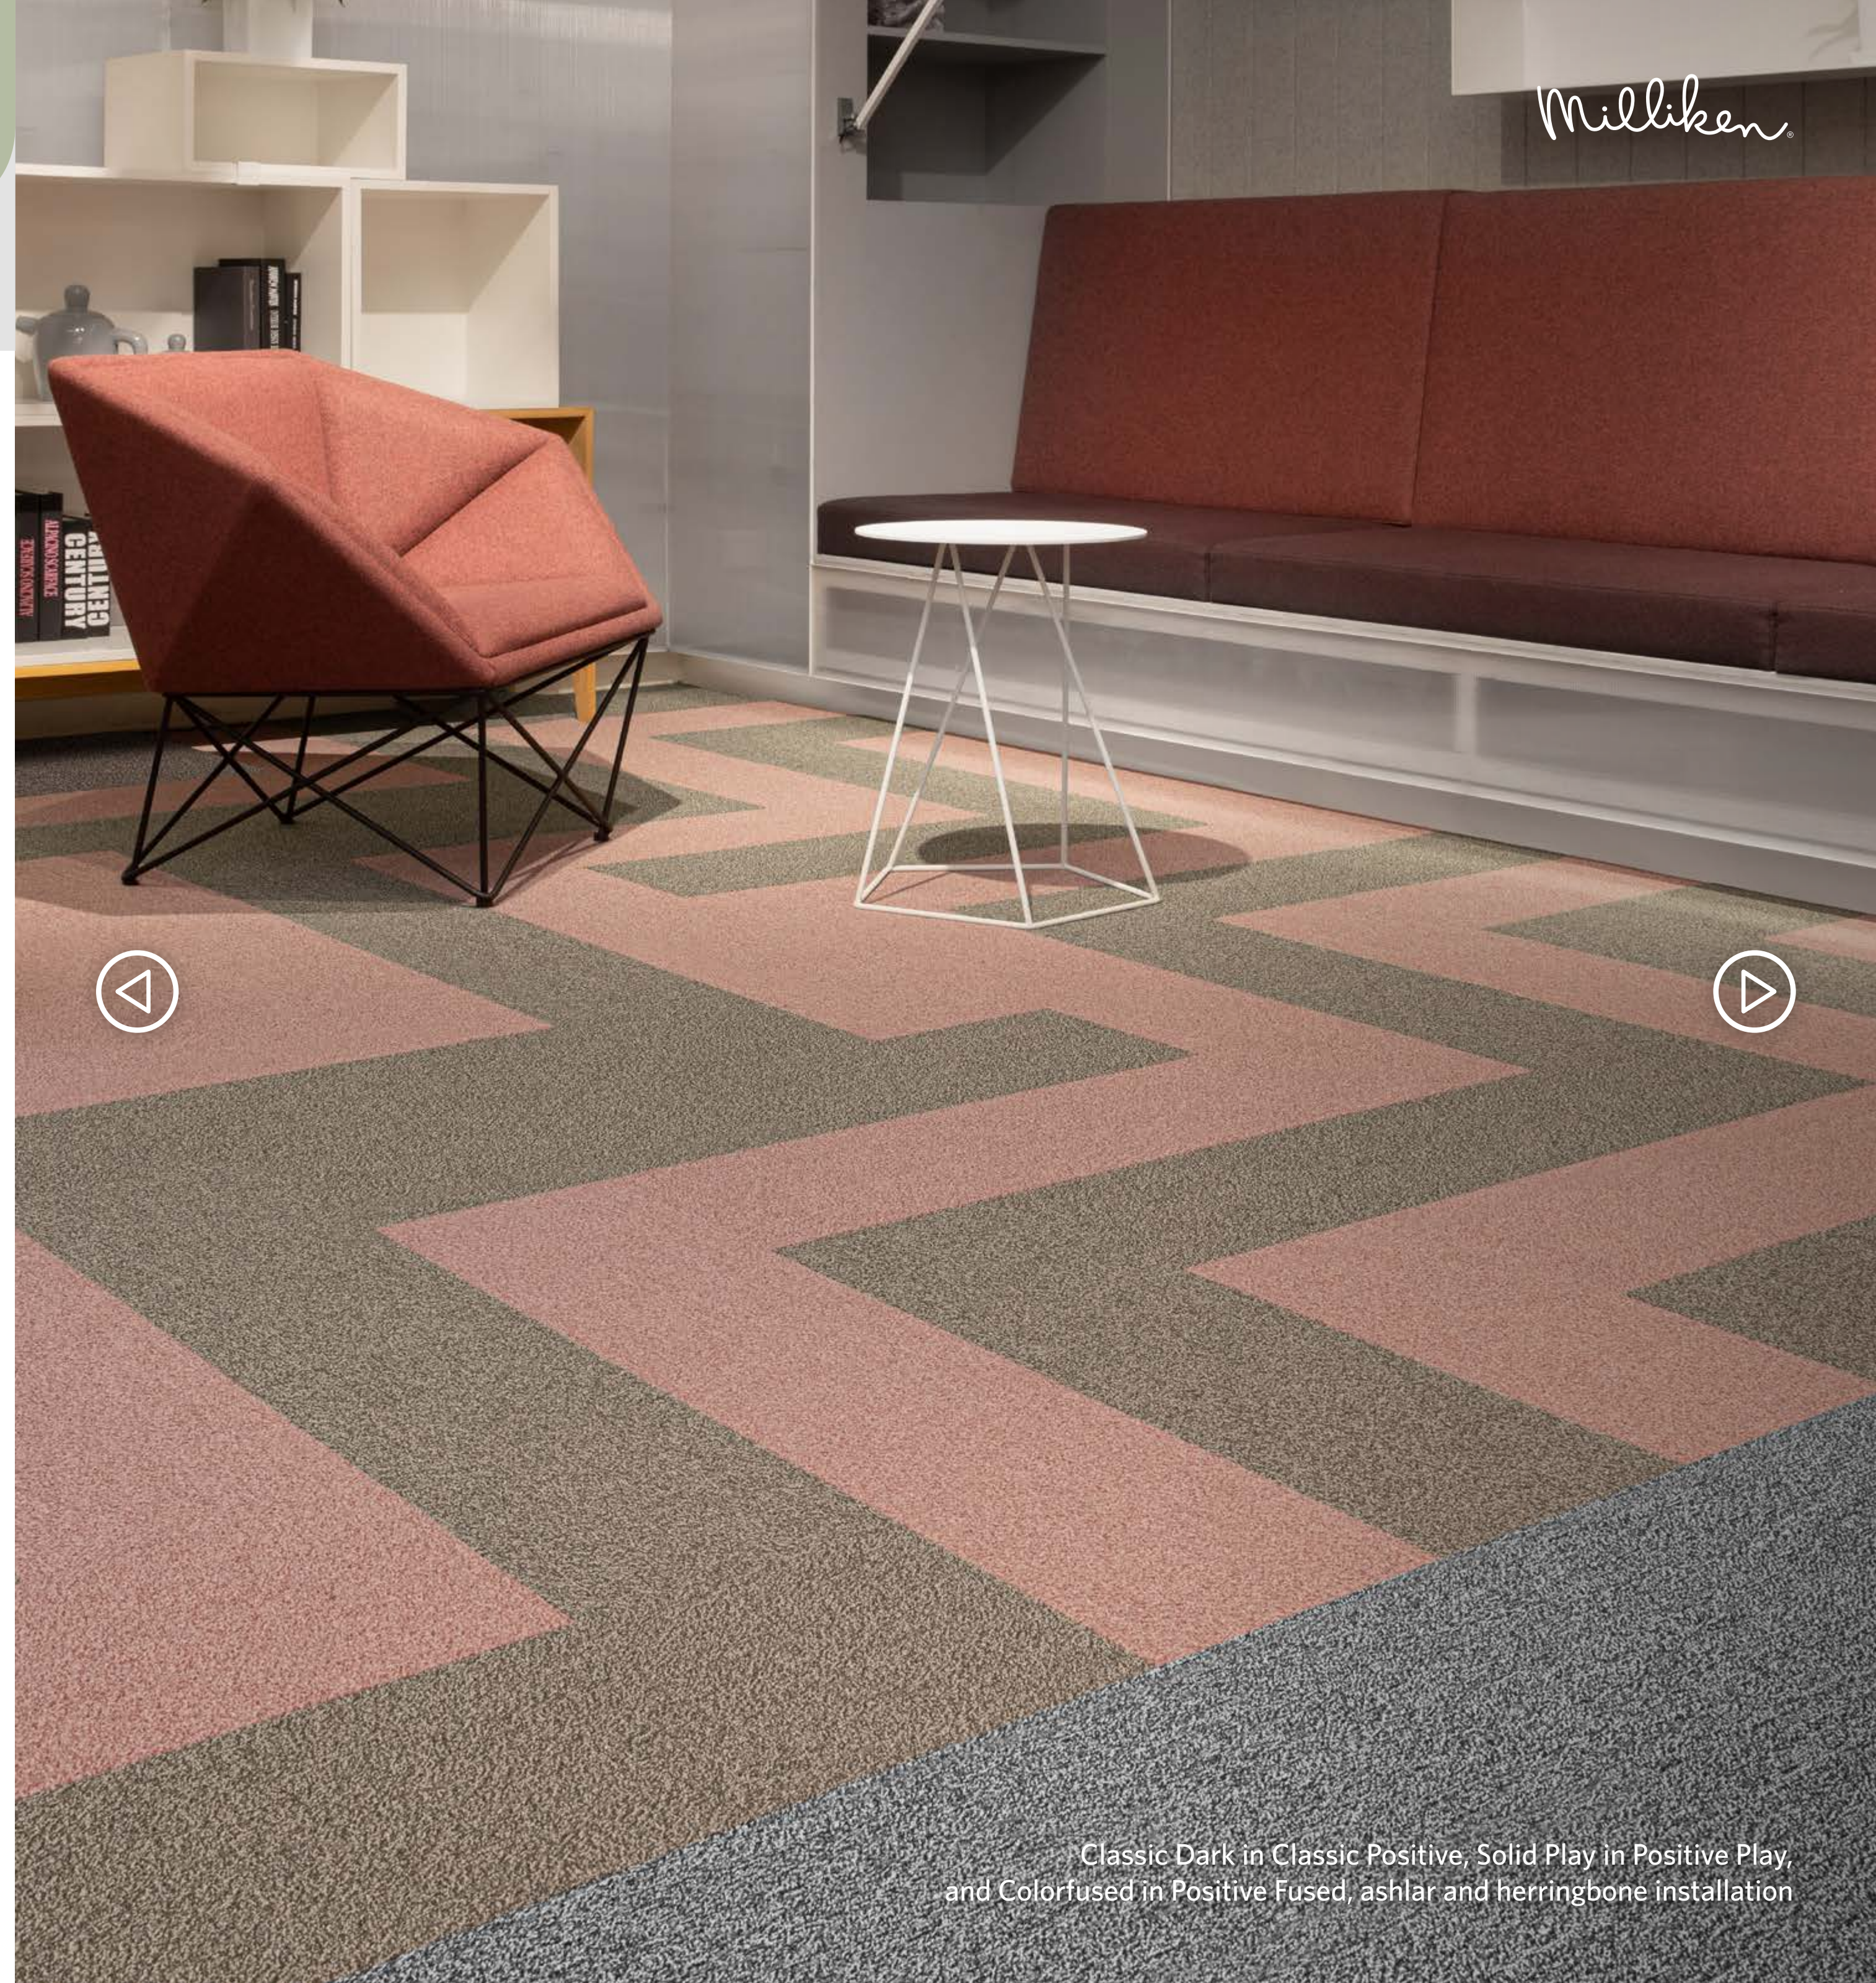

Colorfused

Layout:

horizontal Ashlar

2 colors  
Herringbone

Classic Dark in Classic Positive, Solid Play in Positive Play, and Colorfused in Positive Fused, ashlar and herringbone installation

◀BACK