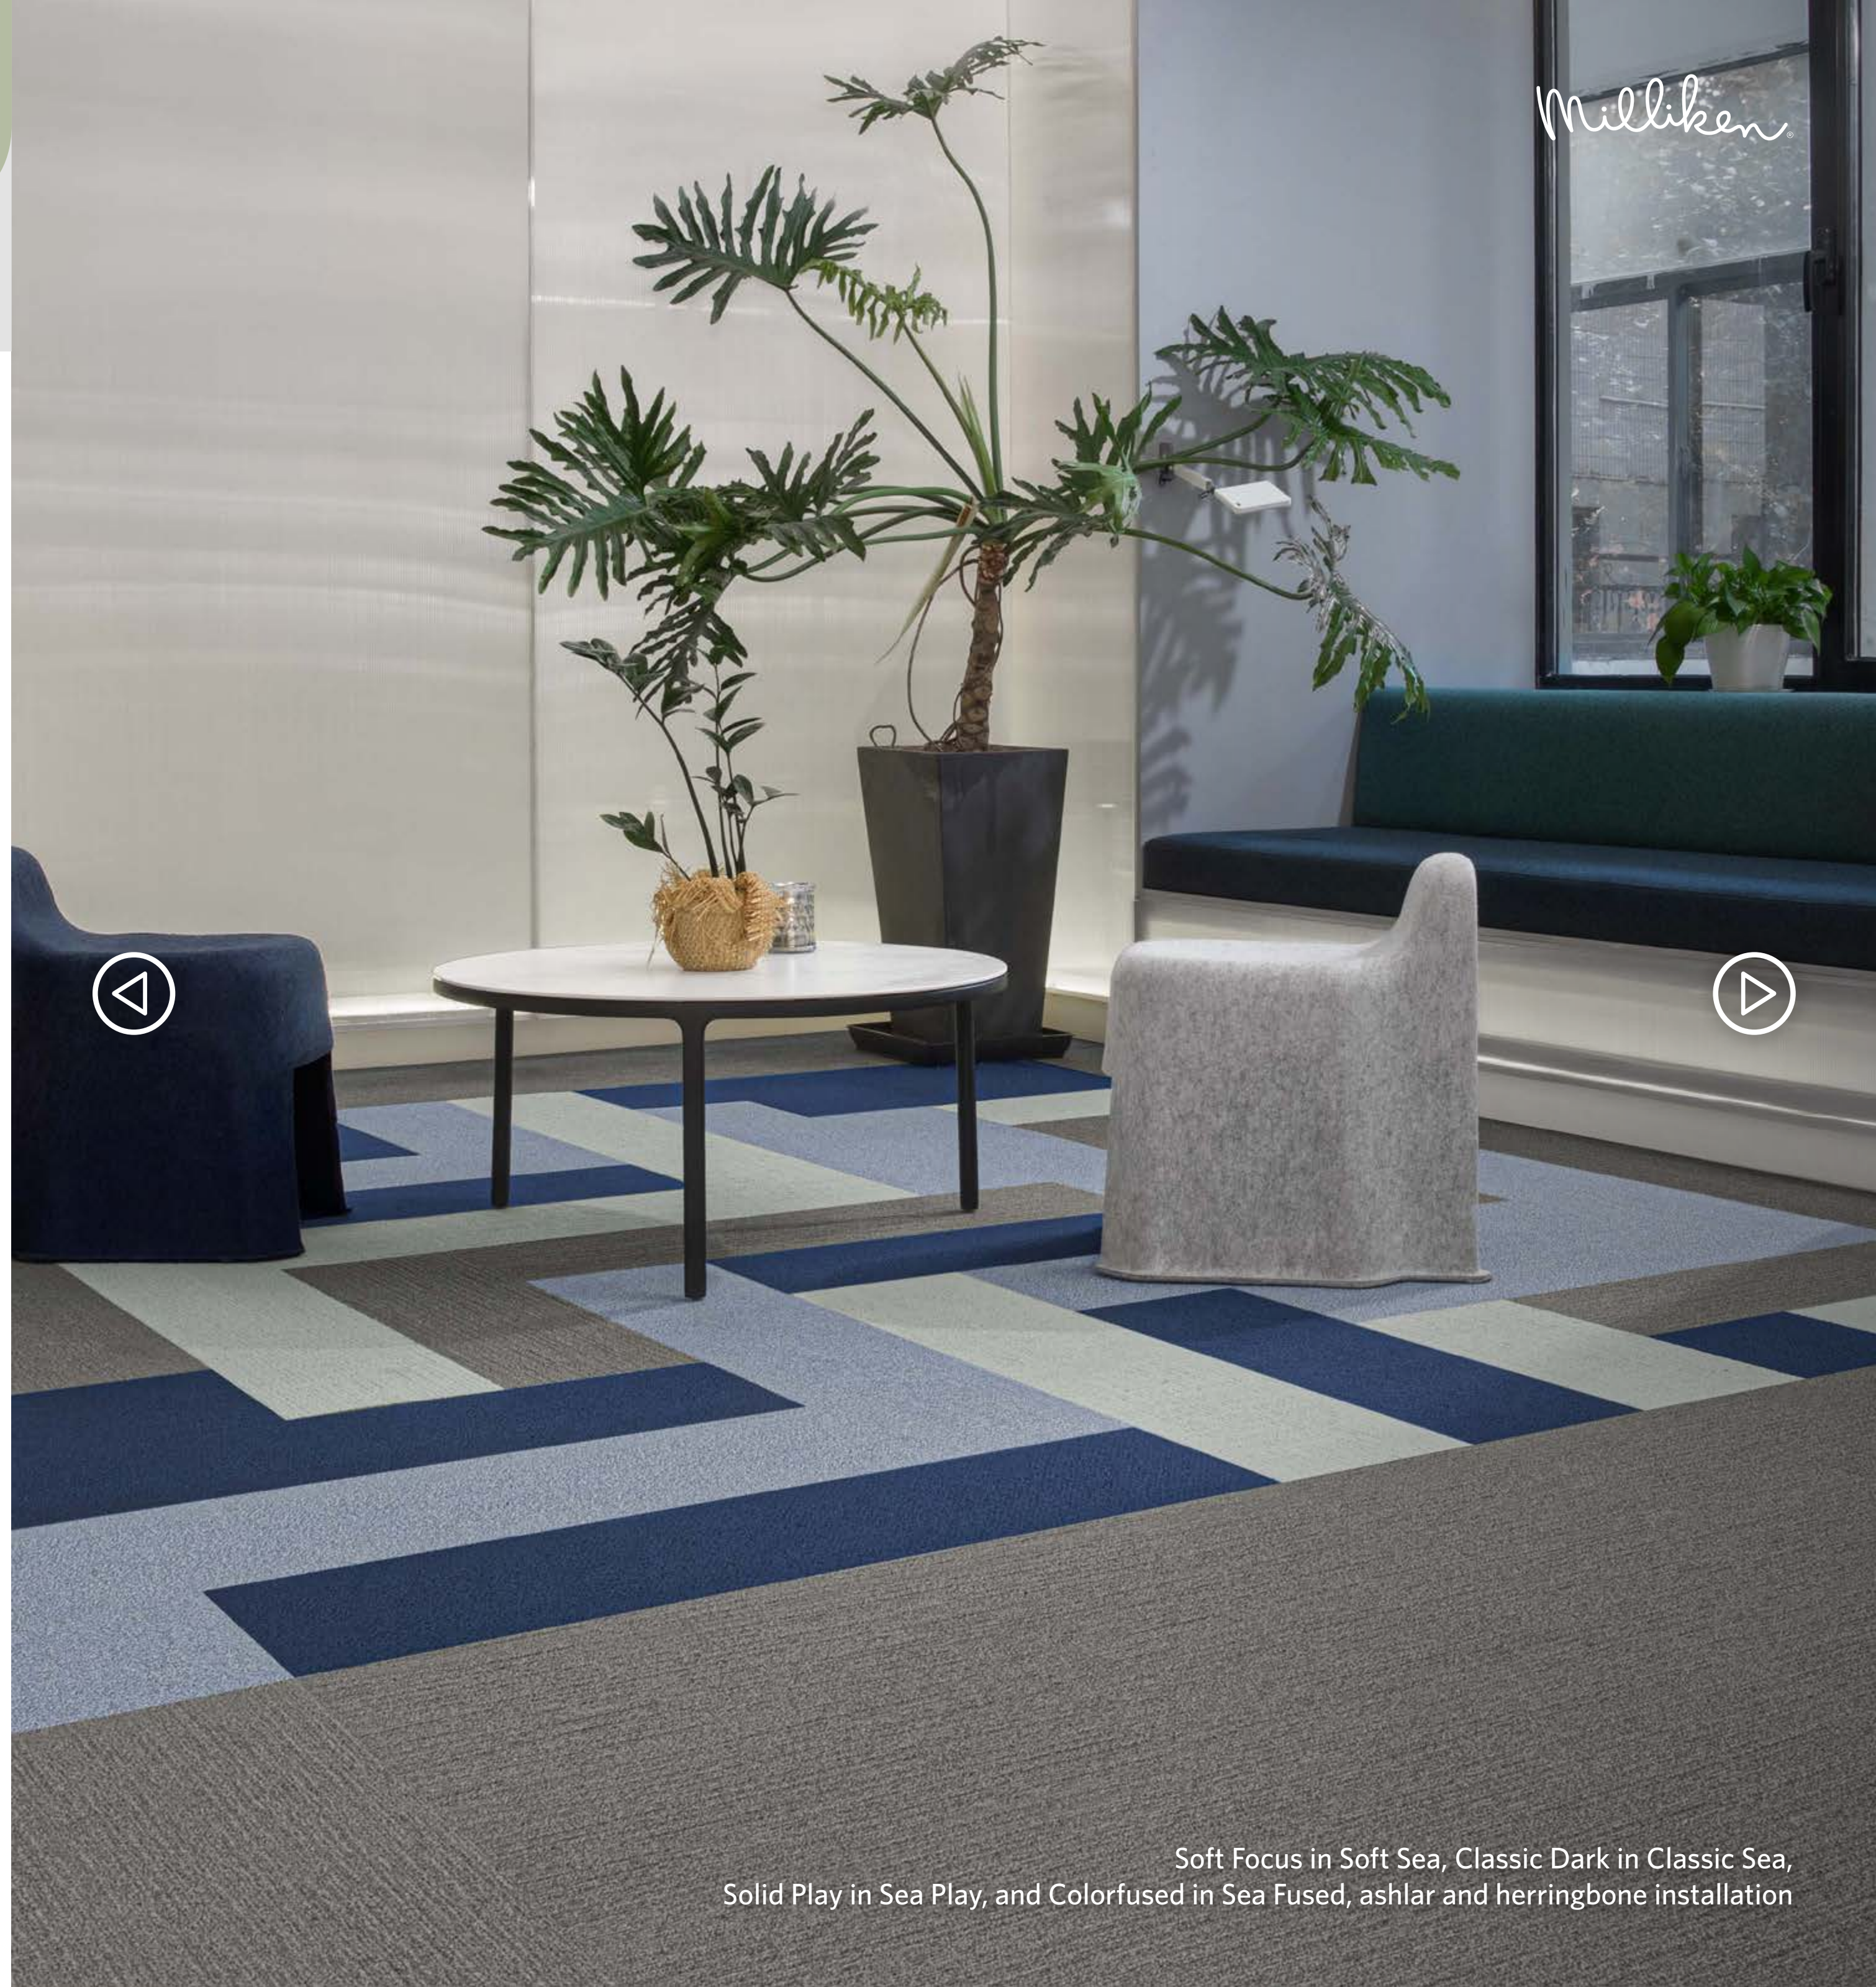

Classic Dark

Solid Play

Colorfused

Layout:

horizontal Ashlar

4 colors  
Herringbone