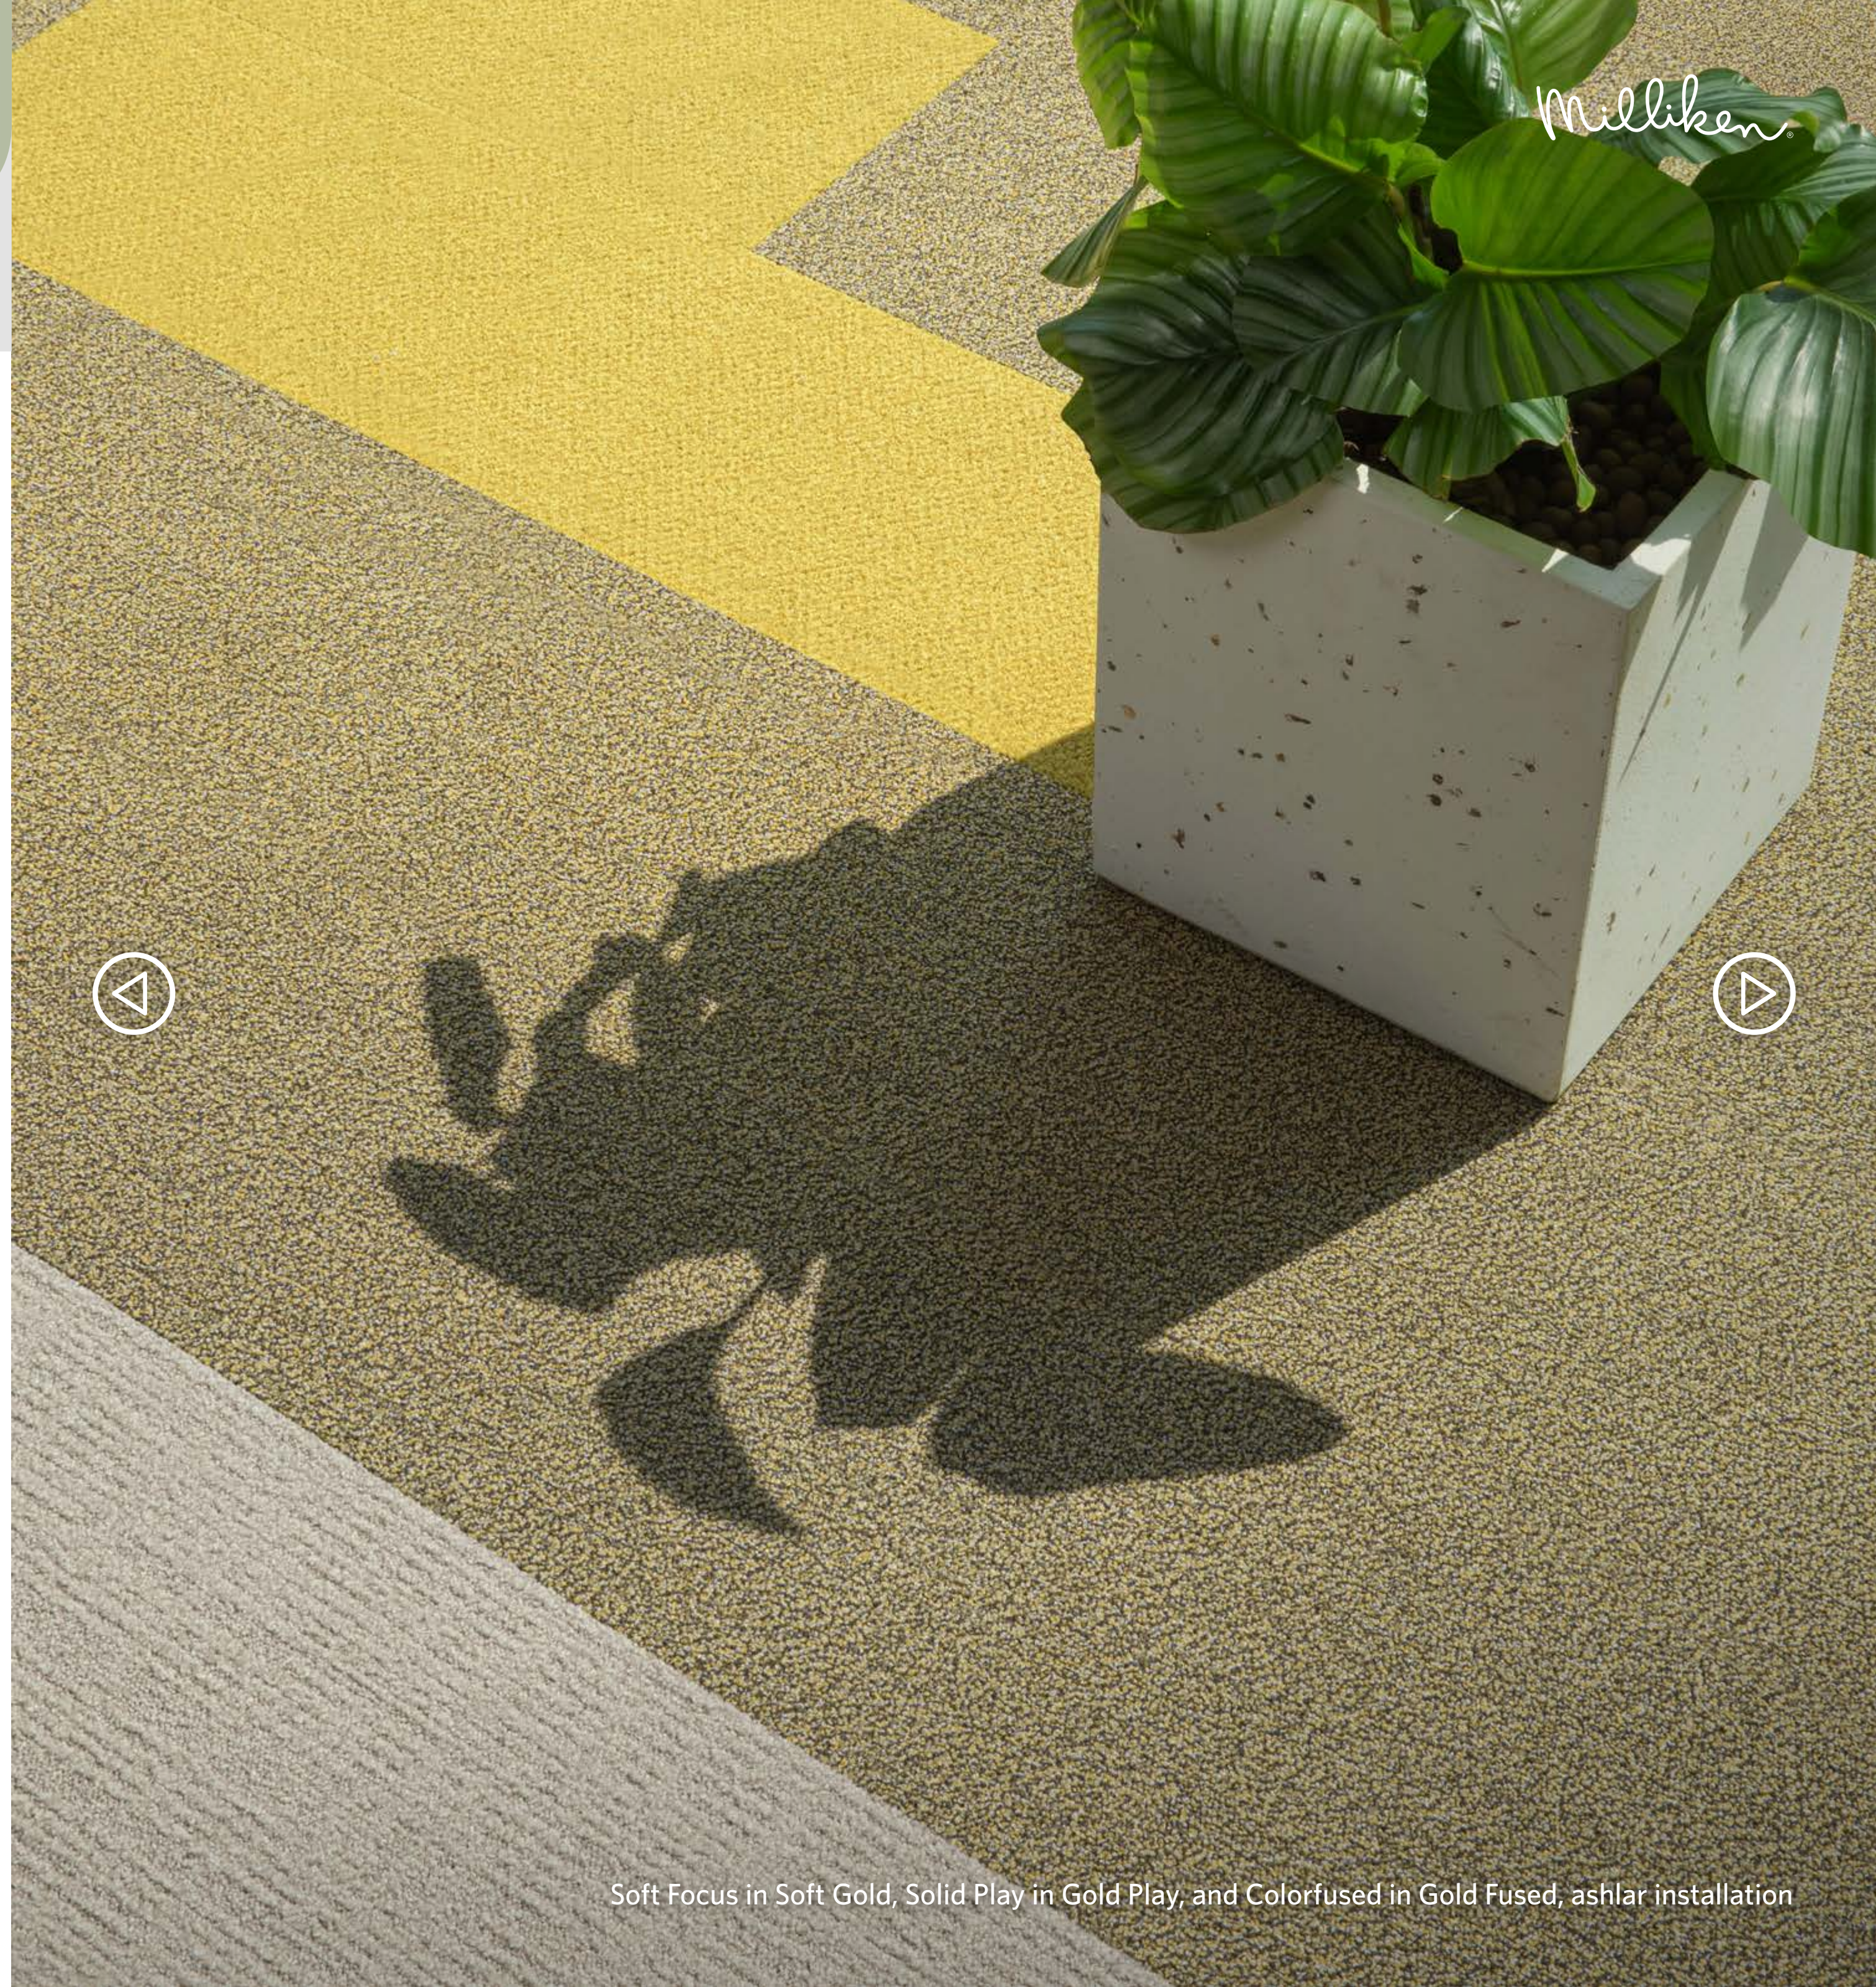

Golden Hour

Color:

Soft Gold

Gold Play

Gold Fused

Pattern(s):

Soft Focus

Solid Play

Colorfused

Layout:

3 colors
horizontal Ashlar