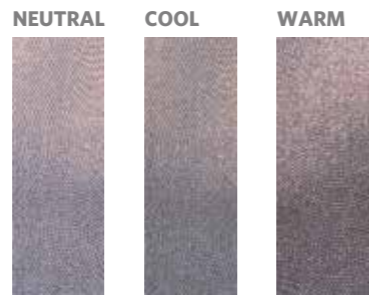

A wide palette equals endless possibilities to play with the layout of your space.

10 COLORS

CREAM / ROSE / SKY / CYAN / EMERALD / PARROT / SUN / TANGERINE / CHILI / NAVY

3 PATTERNS

VISIBLE LIGHT / RADIANT TRANSFER / ABSOLUTE COLOR

Orders will ship as a randomised assortment of all elements.

VISIBLE LIGHT | Multi-Tile Designs

Visible Light in Neutral Gray, Warm Gray & Cool Gray, ashlar installation

10 Colors

NEUTRAL

COOL

WARM

COLORLINE *(continued)*

RADIANT TRANSFER

Multi-Tile Designs

NEUTRAL EMERALD
RT162-154-218

10 Colors

NEUTRAL EMERALD RT162-154-218
COOL EMERALD RT162-13-153
WARM EMERALD RT162-119-13

NEUTRAL CREAM RT219-154-218
COOL CREAM RT219-13-153
WARM CREAM RT219-119-13