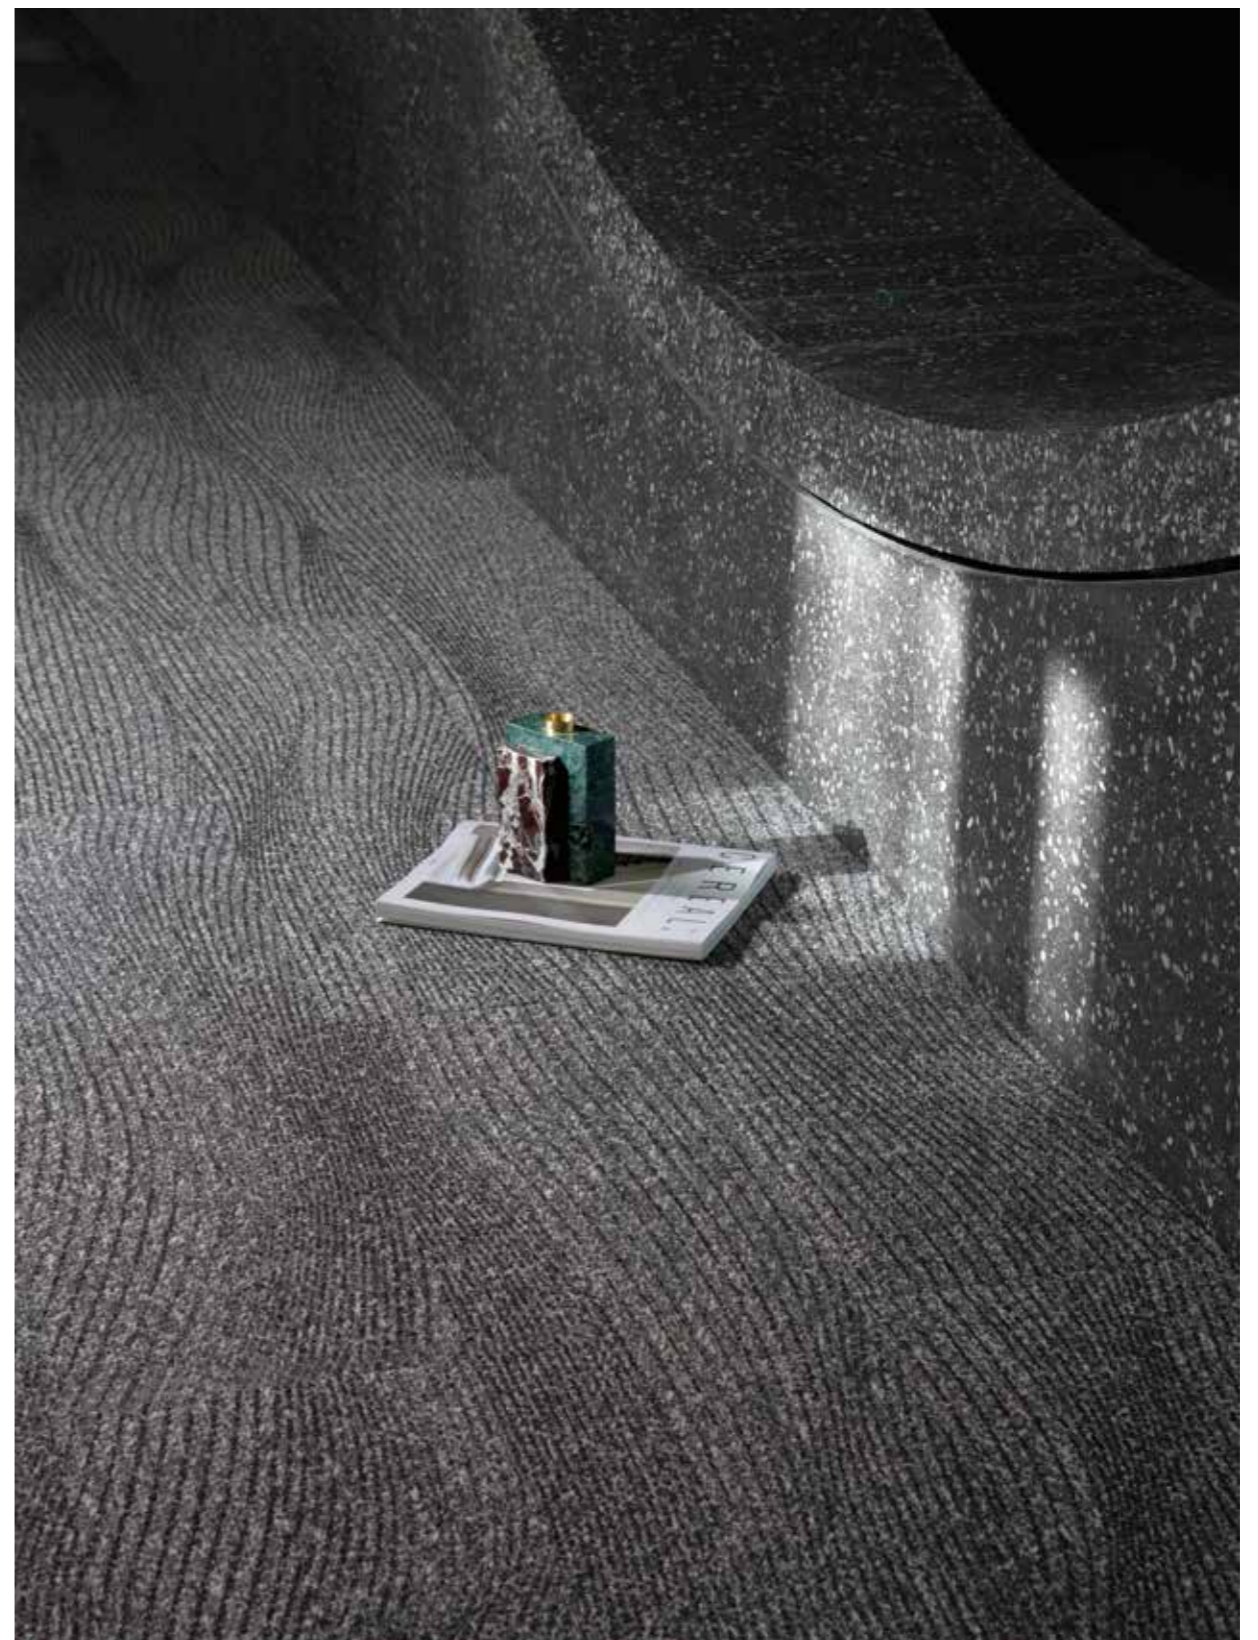

Visible Light in Warm Gray, ashlar installation