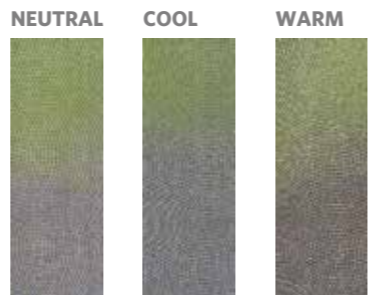

NEUTRAL PARROT RT141-154-218
COOL PARROT RT141-13-153
WARM PARROT RT141-119-13