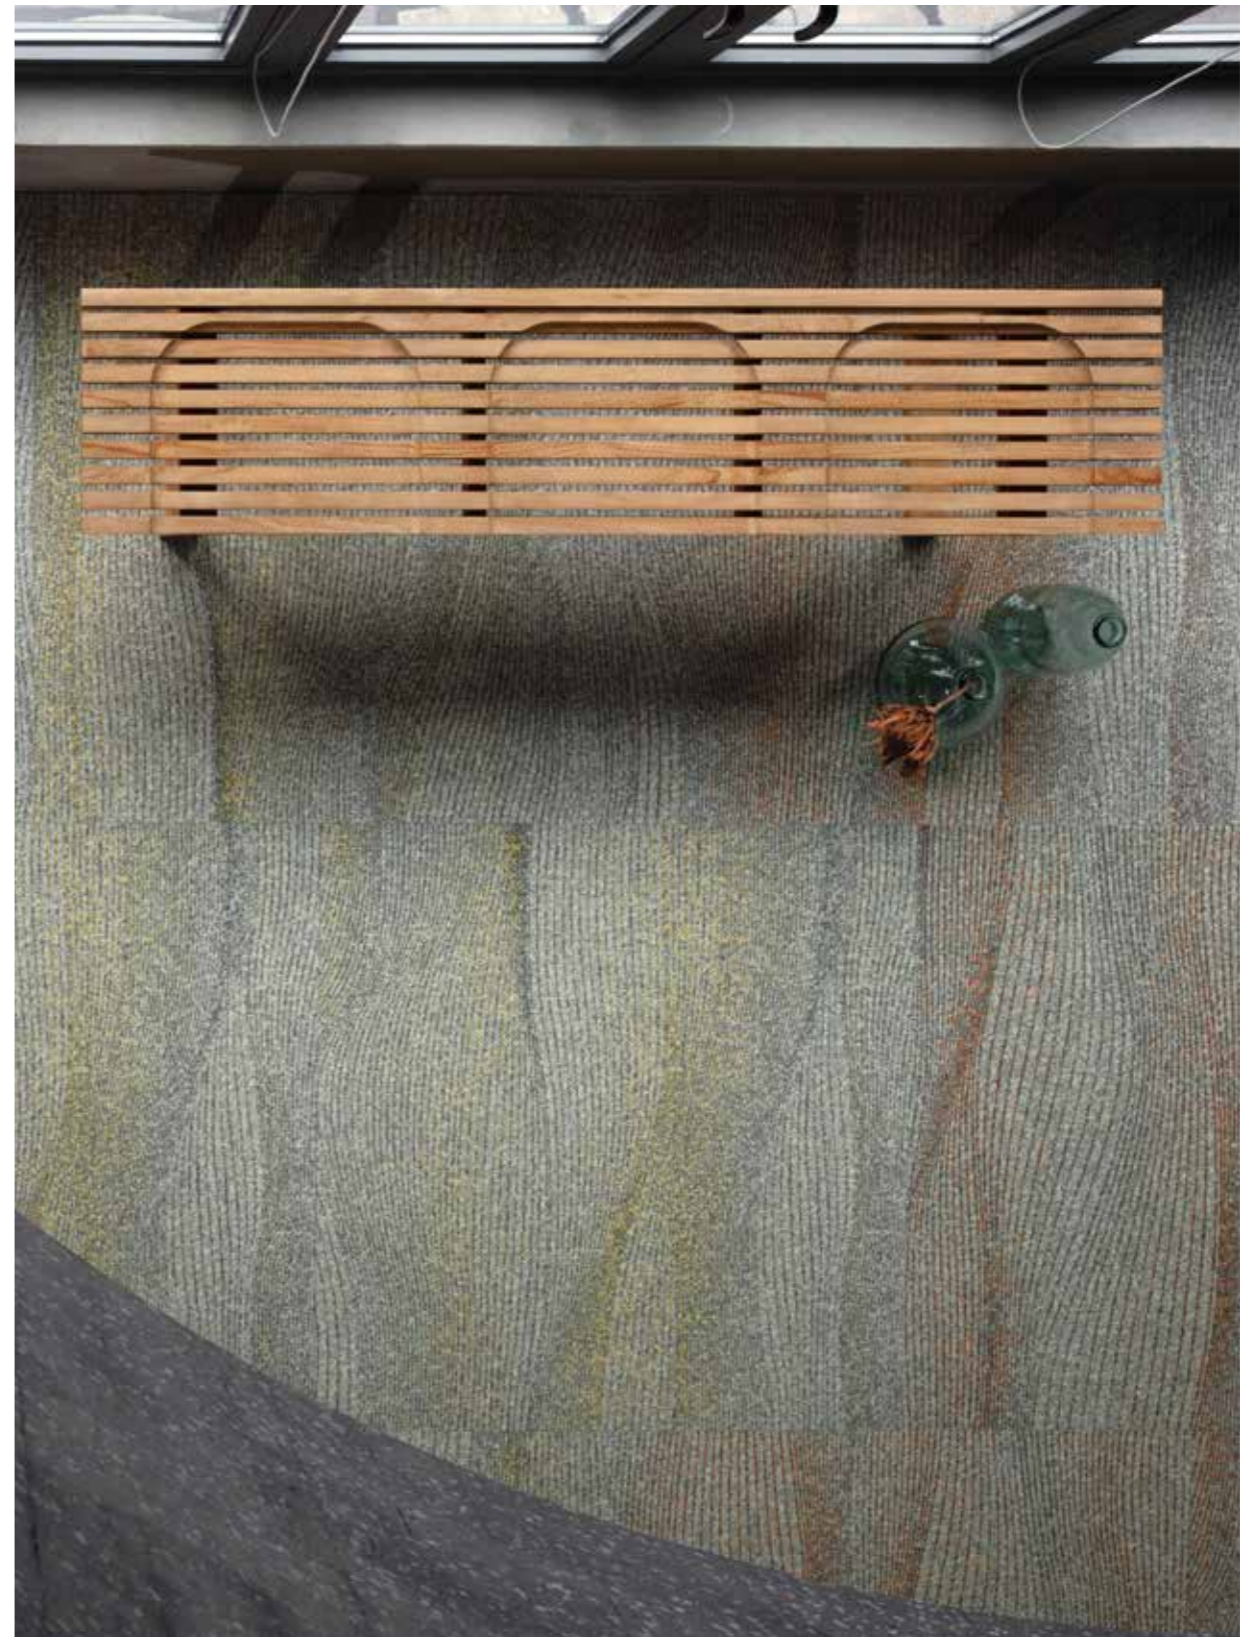

Visible Light in *Neutral Sun & Neutral Tangerine*, ashlar installation