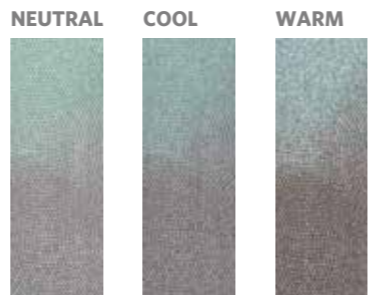

10 Colors

NEUTRAL EMERALD RT162-154-218
COOL EMERALD RT162-13-153
WARM EMERALD RT162-119-13