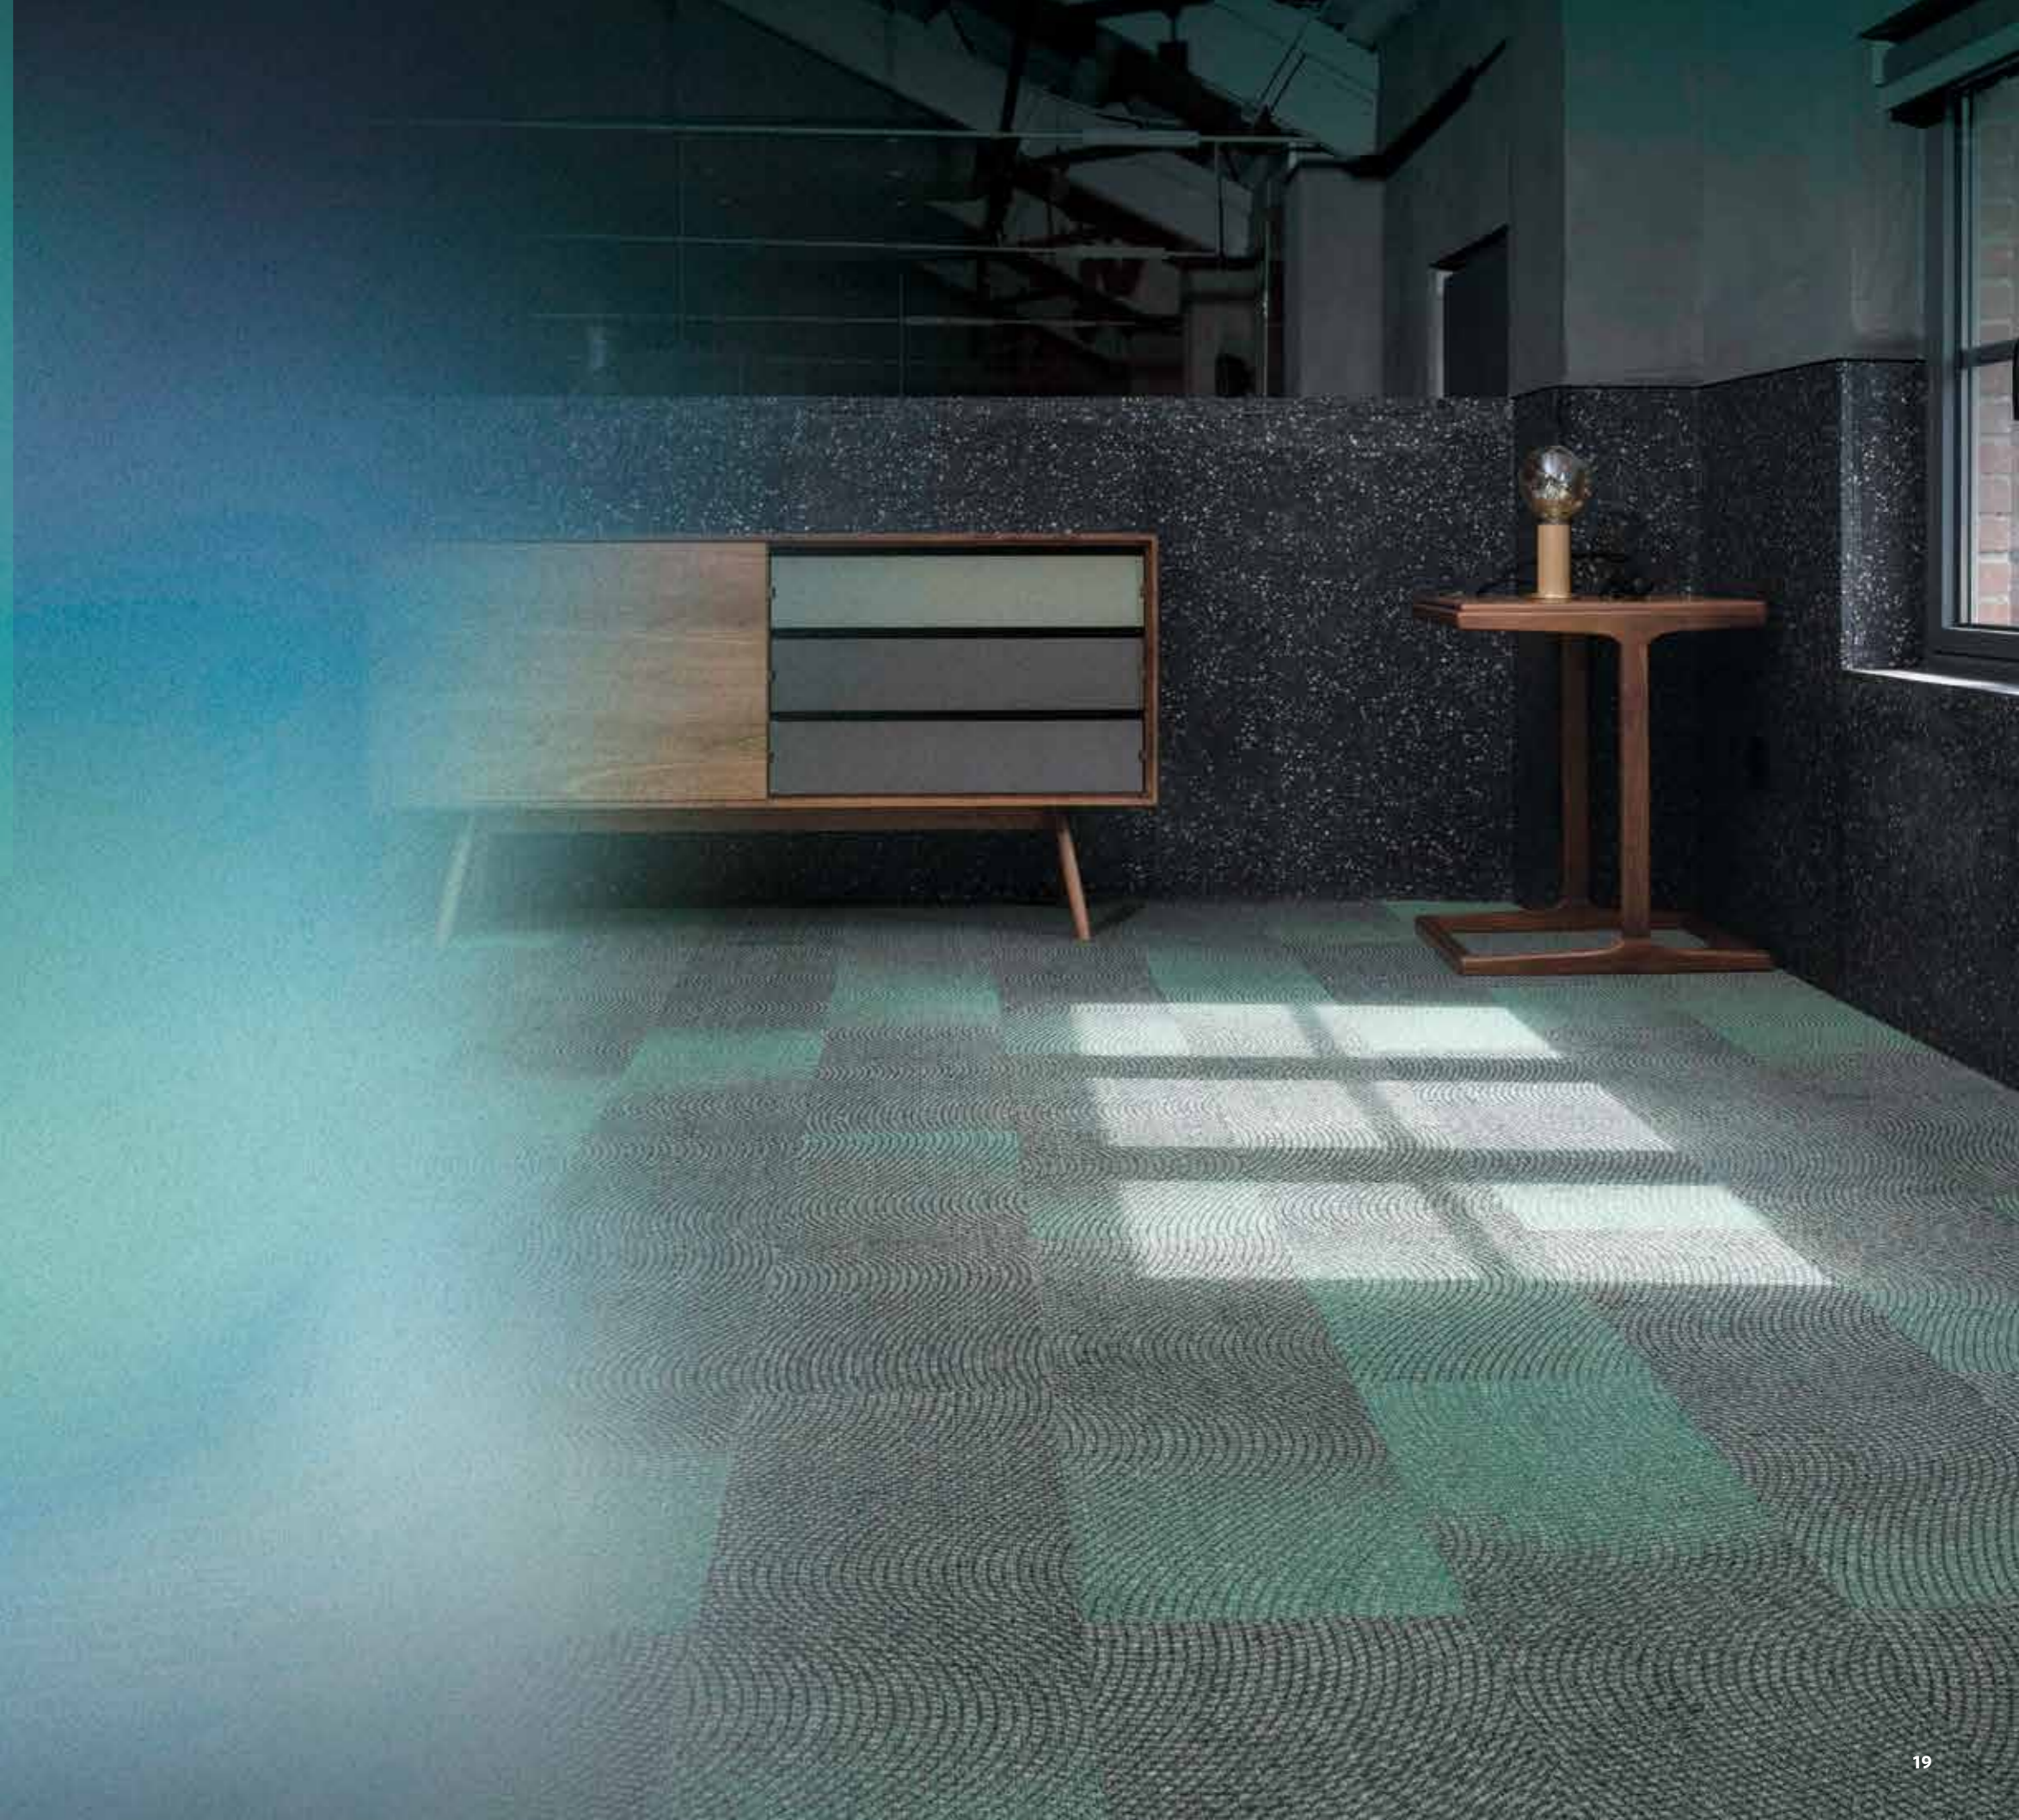

PLAY OF BRILLIANTS

SUNSET

The light has started to tone down, gradually seeping away the day's fervor and replacing it with a sense of calm and content.

Color: ■ Neutral Emerald
Pattern(s): Radiant Transfer
Layout: Ashlar