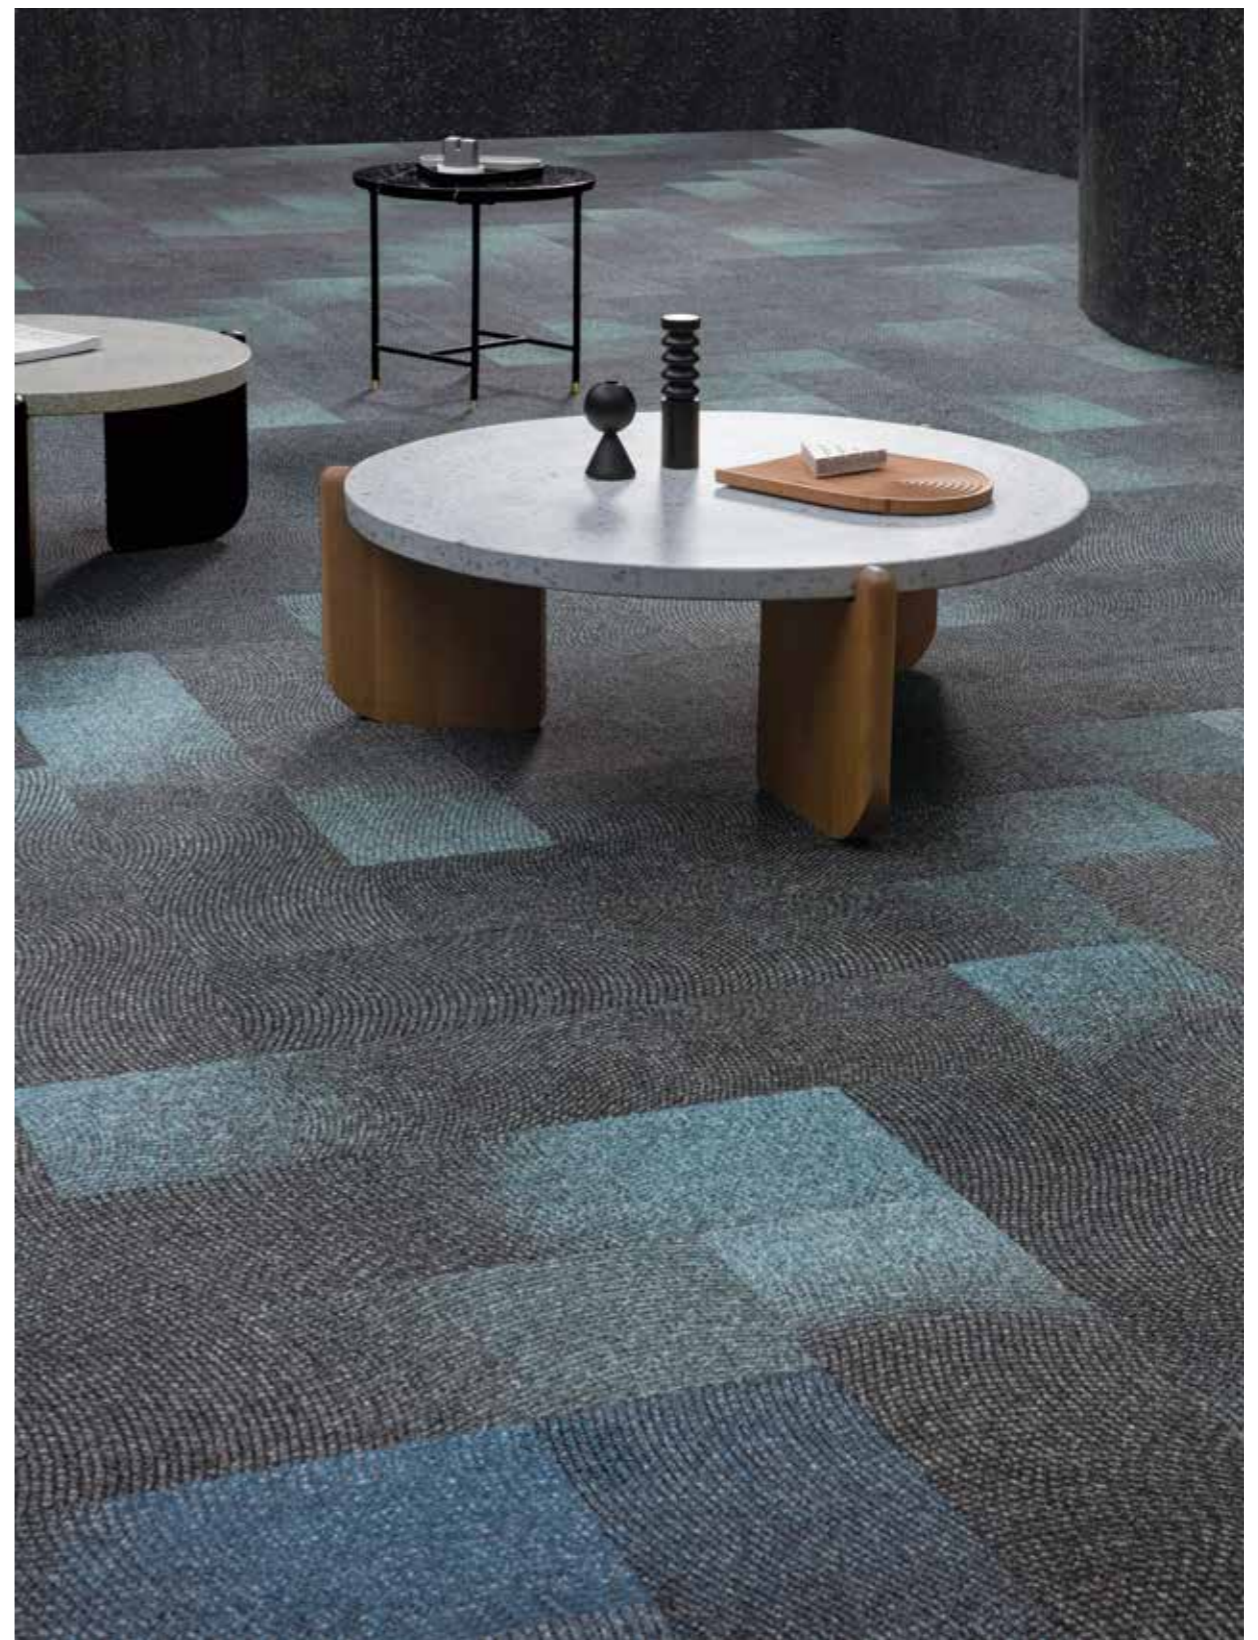

Visible Light in *Neutral Emerald*, ashlar installation

Absolute Color in *Neutral Emerald*, ashlar installation

Color: Warm Sky
Warm Cyan
Warm Emerald
Pattern(s): Radiant Transfer
Layout: Herringbone

Radiant Transfer in *Warm Cyan* & *Warm Sky*, herringbone installation