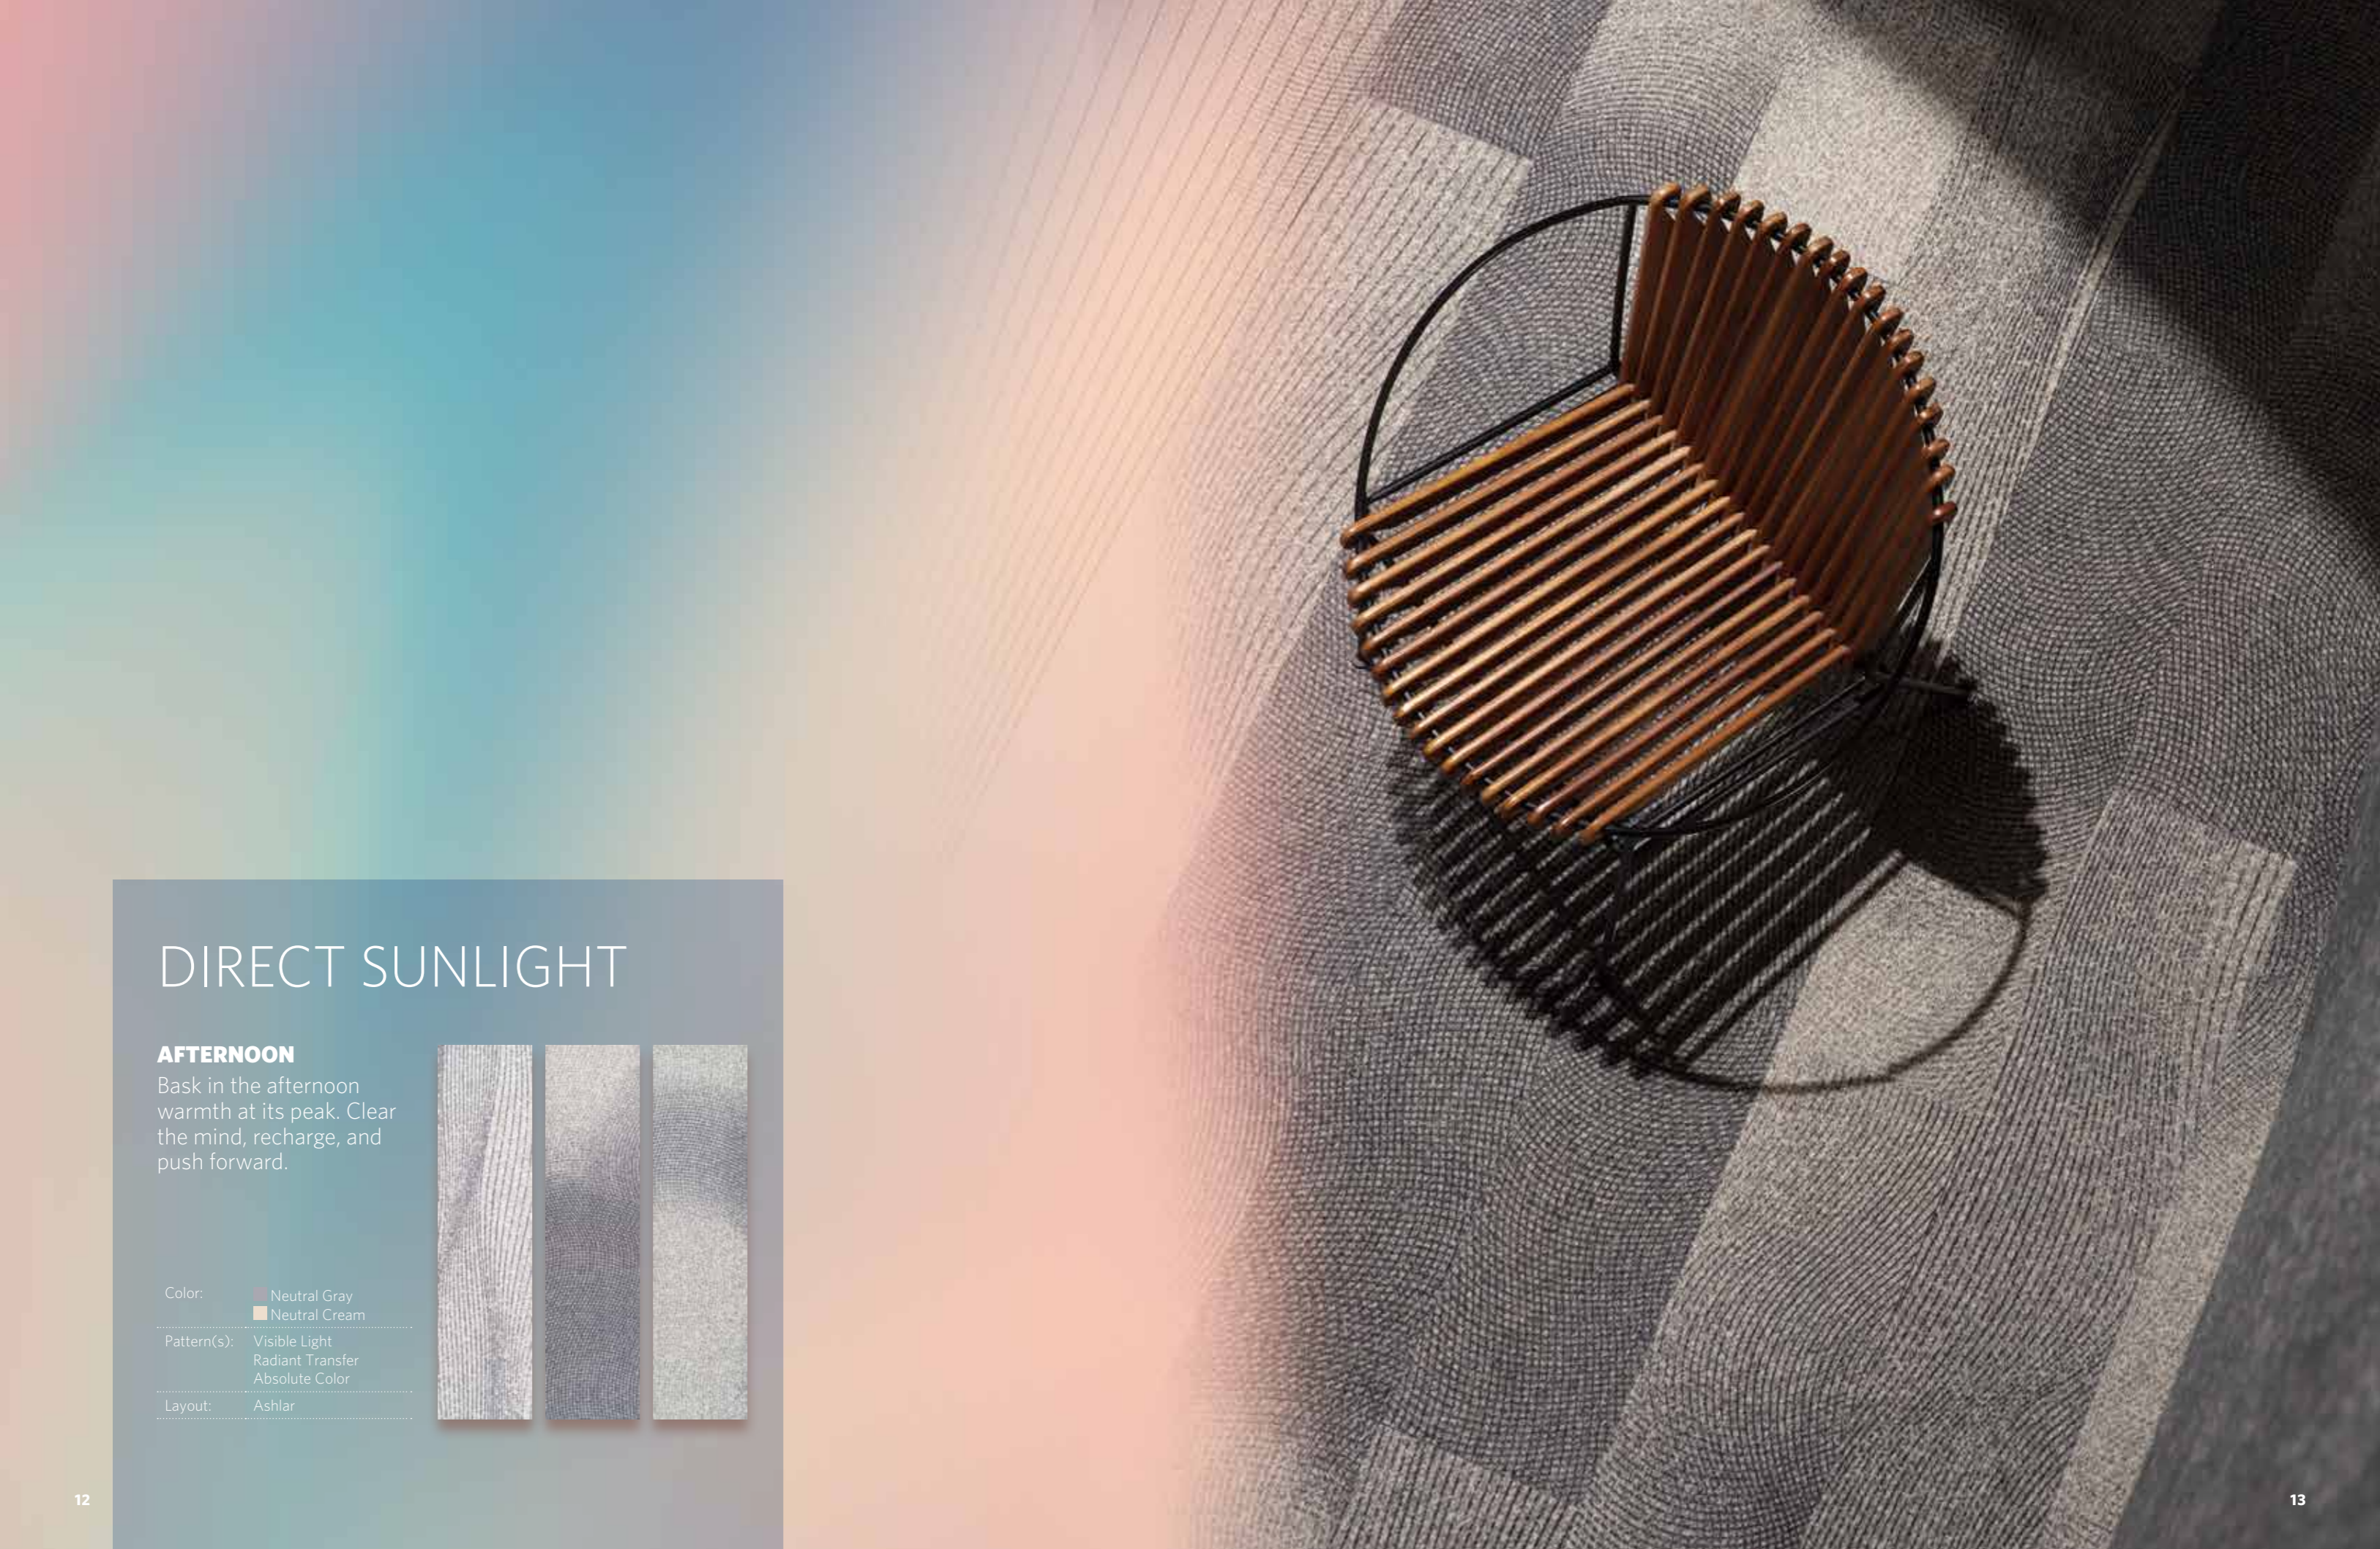

DIRECT SUNLIGHT

AFTERNOON

Bask in the afternoon warmth at its peak. Clear the mind, recharge, and push forward.

Color: Neutral Gray
 Neutral Cream

Pattern(s): Visible Light
Radiant Transfer
Absolute Color

Layout: Ashlar