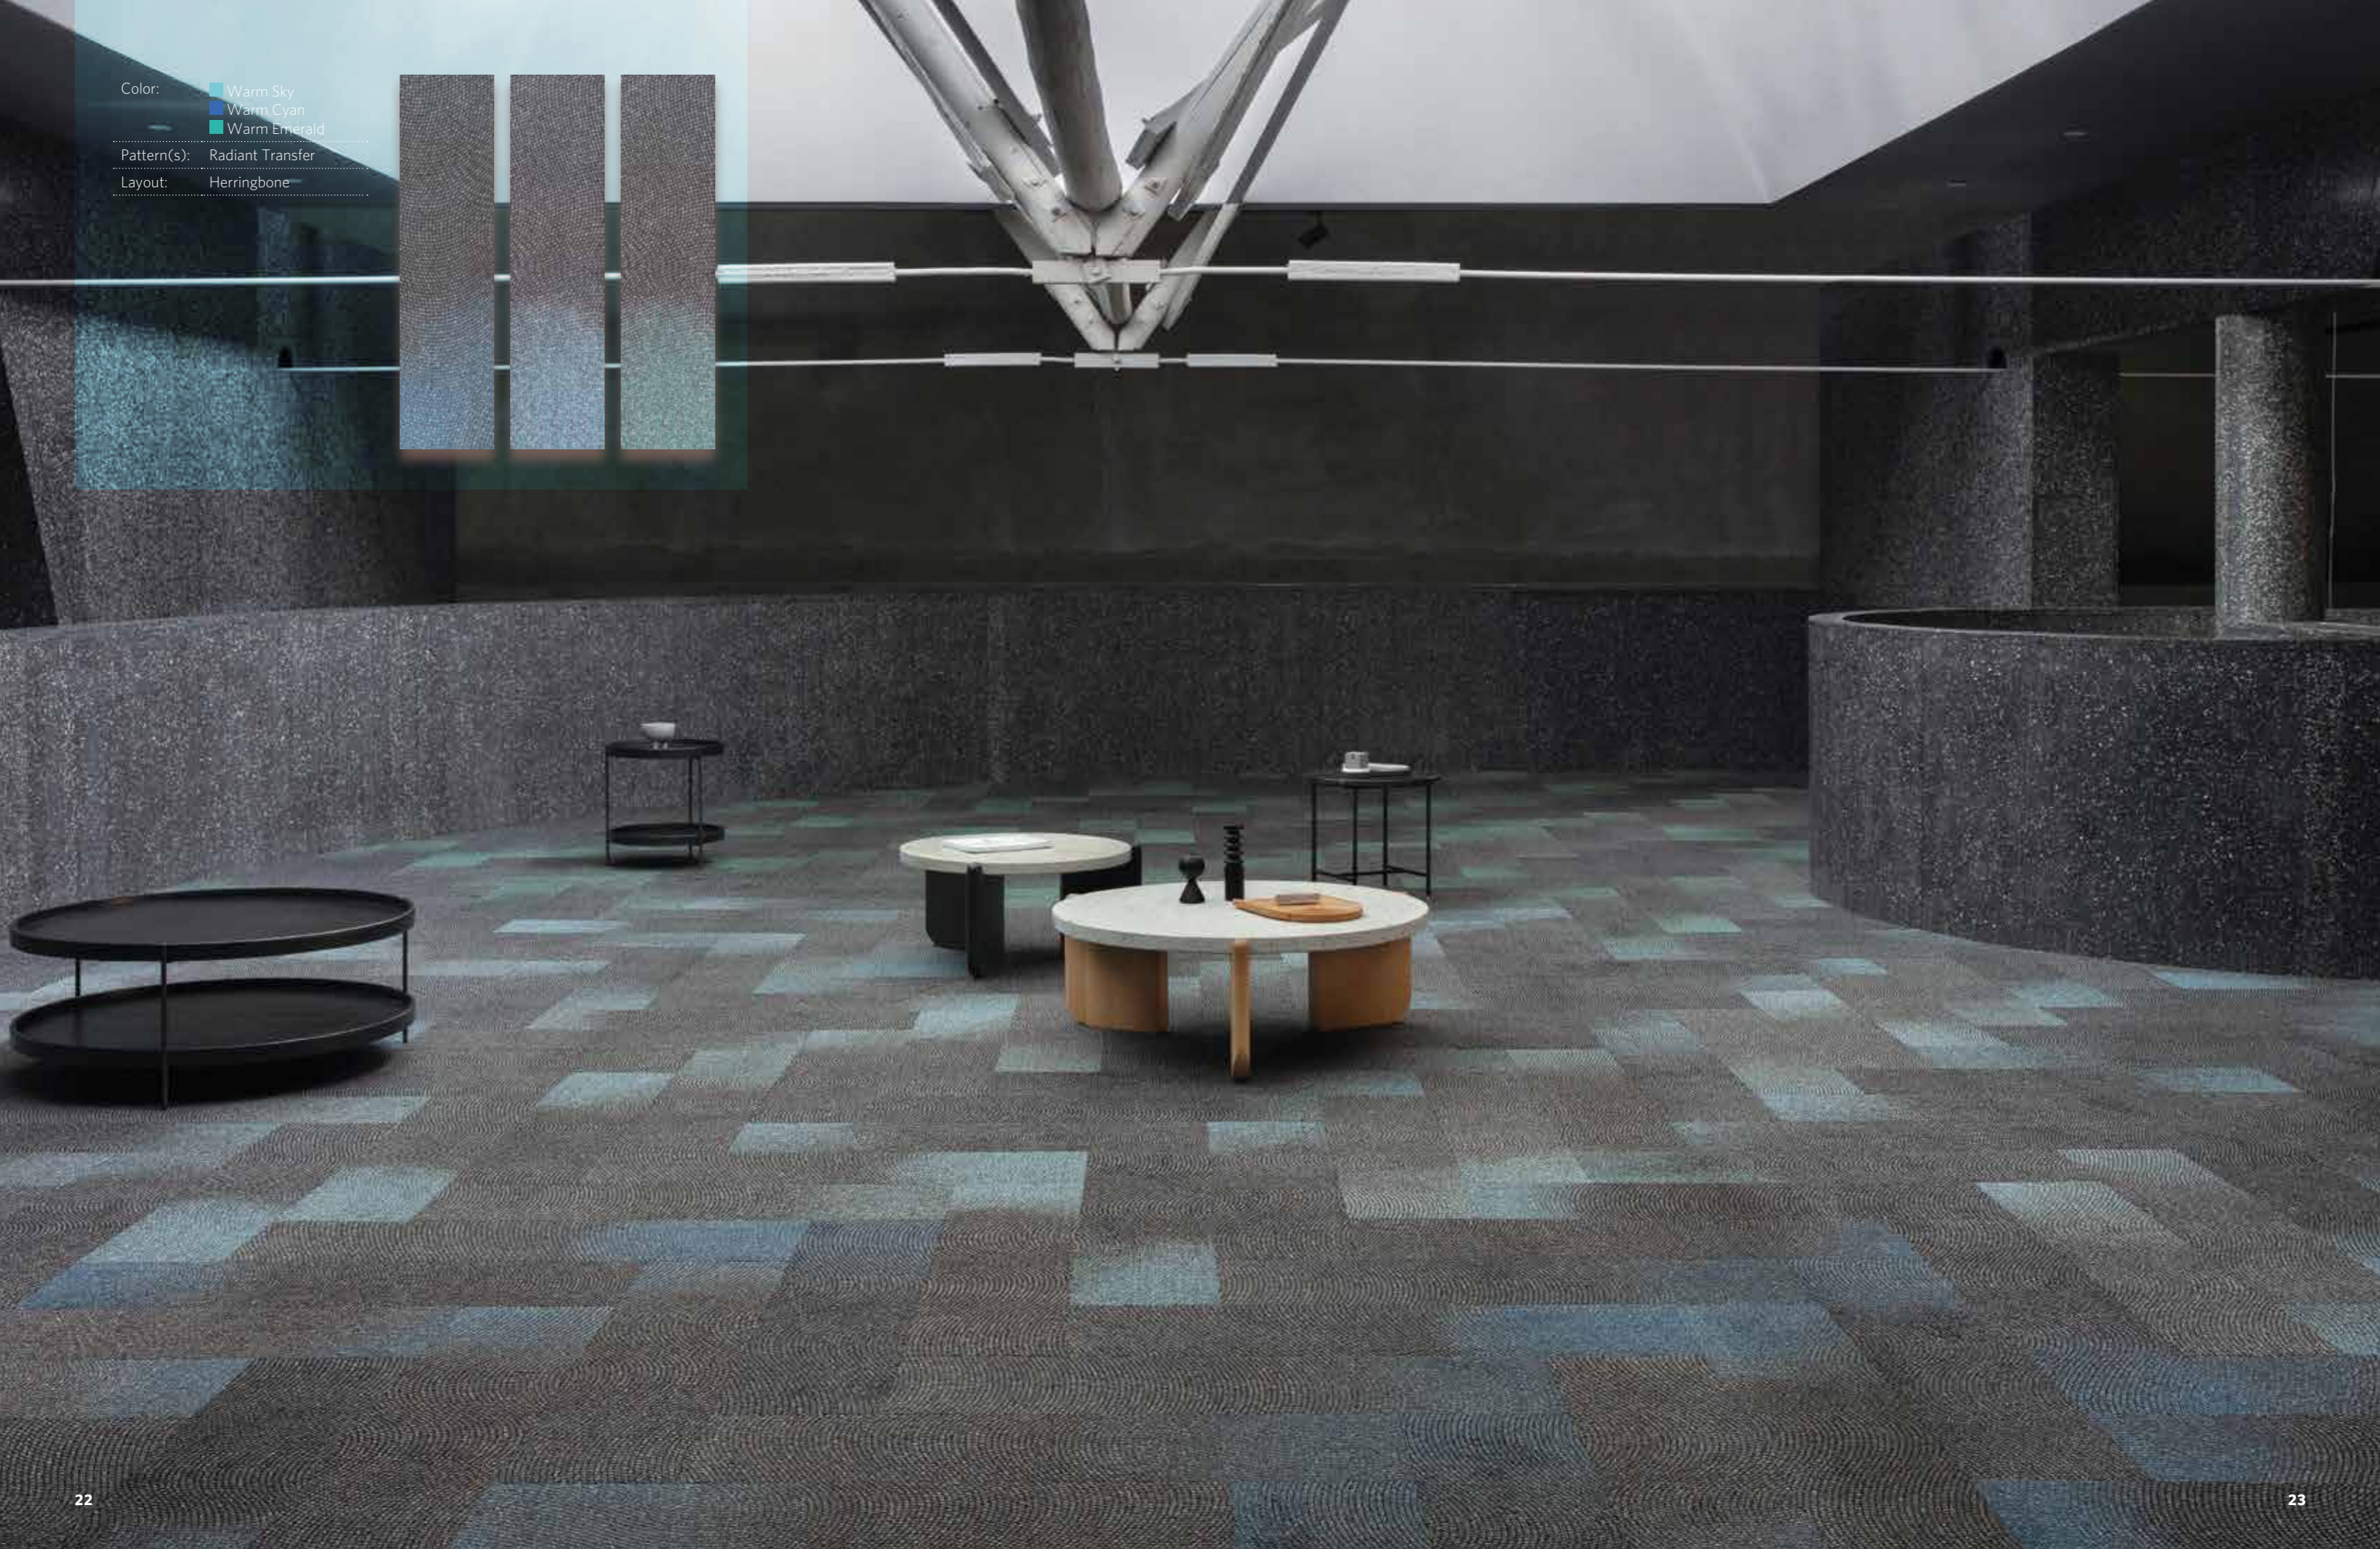

Visible Light in *Neutral Emerald*, ashlar installation

Absolute Color in *Neutral Emerald*, ashlar installation

Color: Warm Sky
Warm Cyan
Warm Emerald
Pattern(s): Radiant Transfer
Layout: Herringbone

Radiant Transfer in *Warm Cyan* & *Warm Sky*, herringbone installation